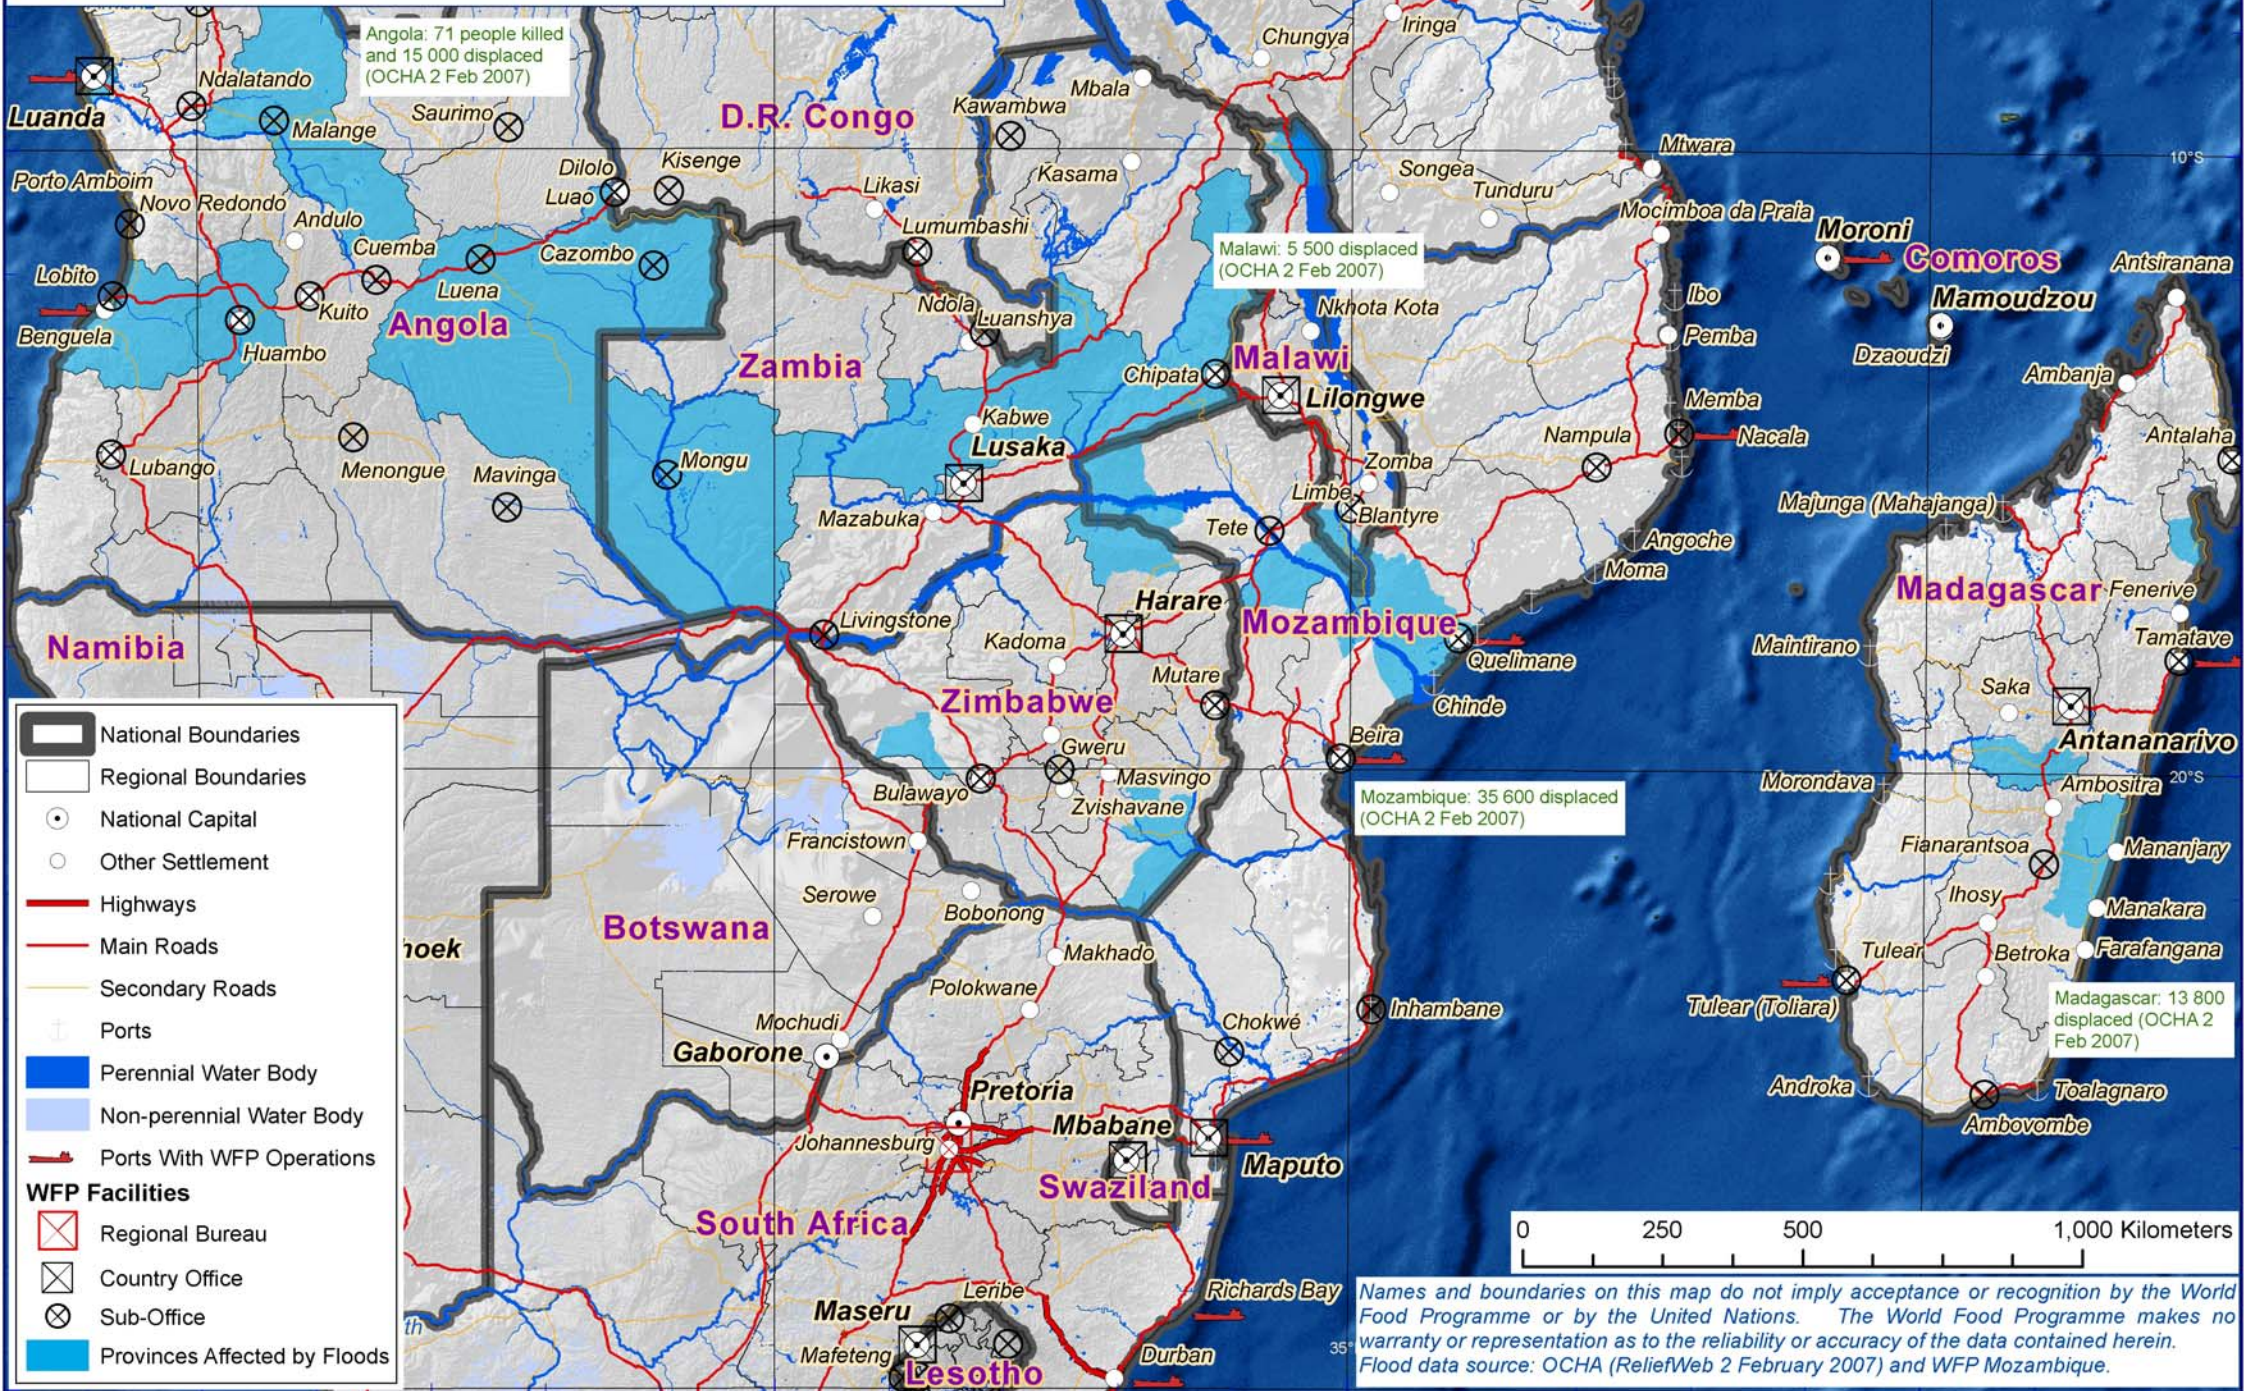

Southern Africa Floods: Overview

Map compiled by:
WFP Emergency Preparedness and Response Branch (ODAP)

6 February 2007

Angola: 71 people killed and 15 000 displaced (OCHA 2 Feb 2007)

Malawi: 5 500 displaced (OCHA 2 Feb 2007)

Mozambique: 35 600 displaced (OCHA 2 Feb 2007)

Madagascar: 13 800 displaced (OCHA 2 Feb 2007)

Names and boundaries on this map do not imply acceptance or recognition by the World Food Programme or by the United Nations. The World Food Programme makes no warranty or representation as to the reliability or accuracy of the data contained herein. Flood data source: OCHA (ReliefWeb 2 February 2007) and WFP Mozambique.