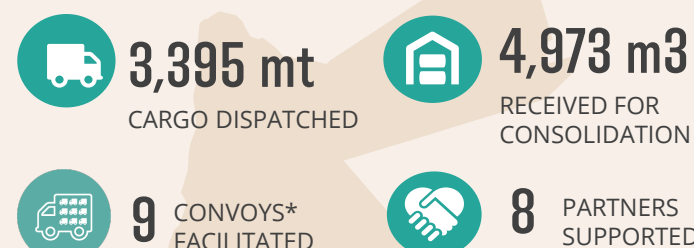

### GAZA

Common Storage\*

\*As of 7 May and due to the security situation in Rafah, the Logistics Cluster had to put on hold the Logistics Services in Rafah, an additional warehouse in Deir Al Balah was made available during May.

### JORDAN CORRIDOR

- Convoy Coordination from Amman to Gaza
- Common Consolidation Warehouse with Pick-Up Service