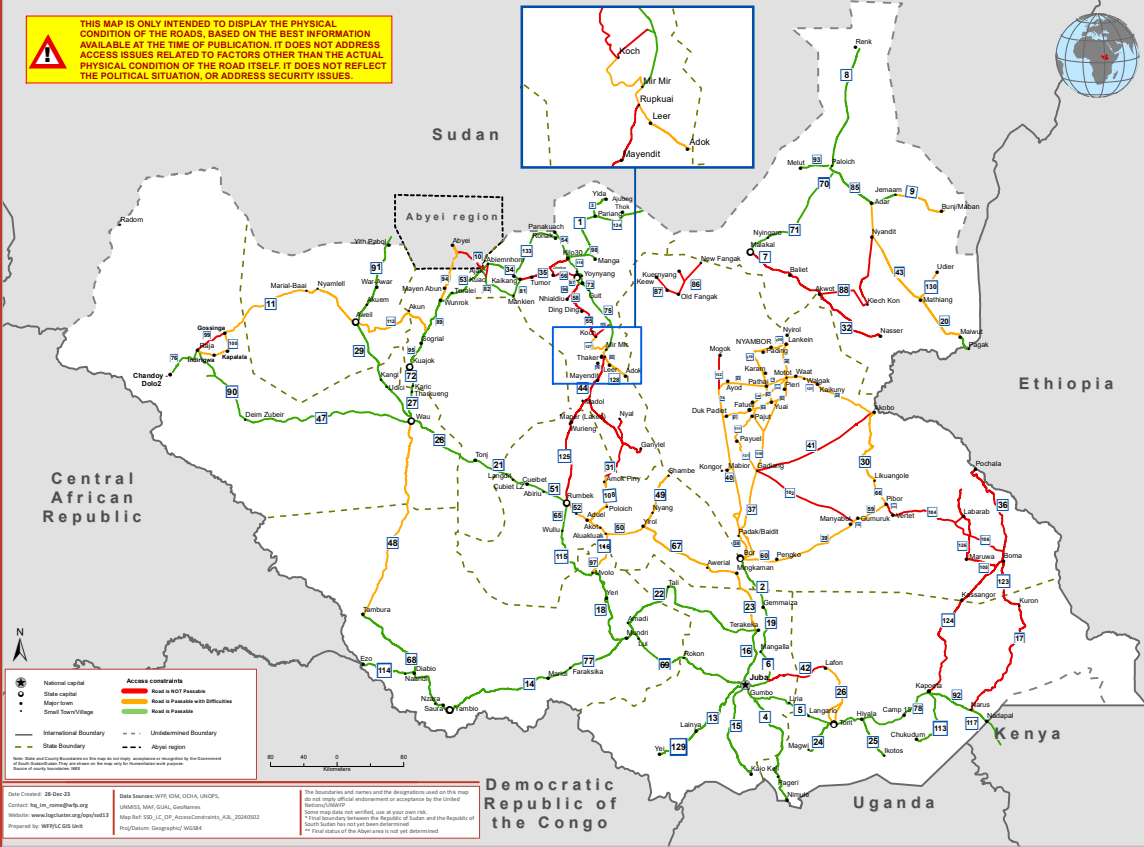

USAID
UKaid
EUROPEAN COMMISSION
LOGISTICS CLUSTER
WFP
World Food Programme