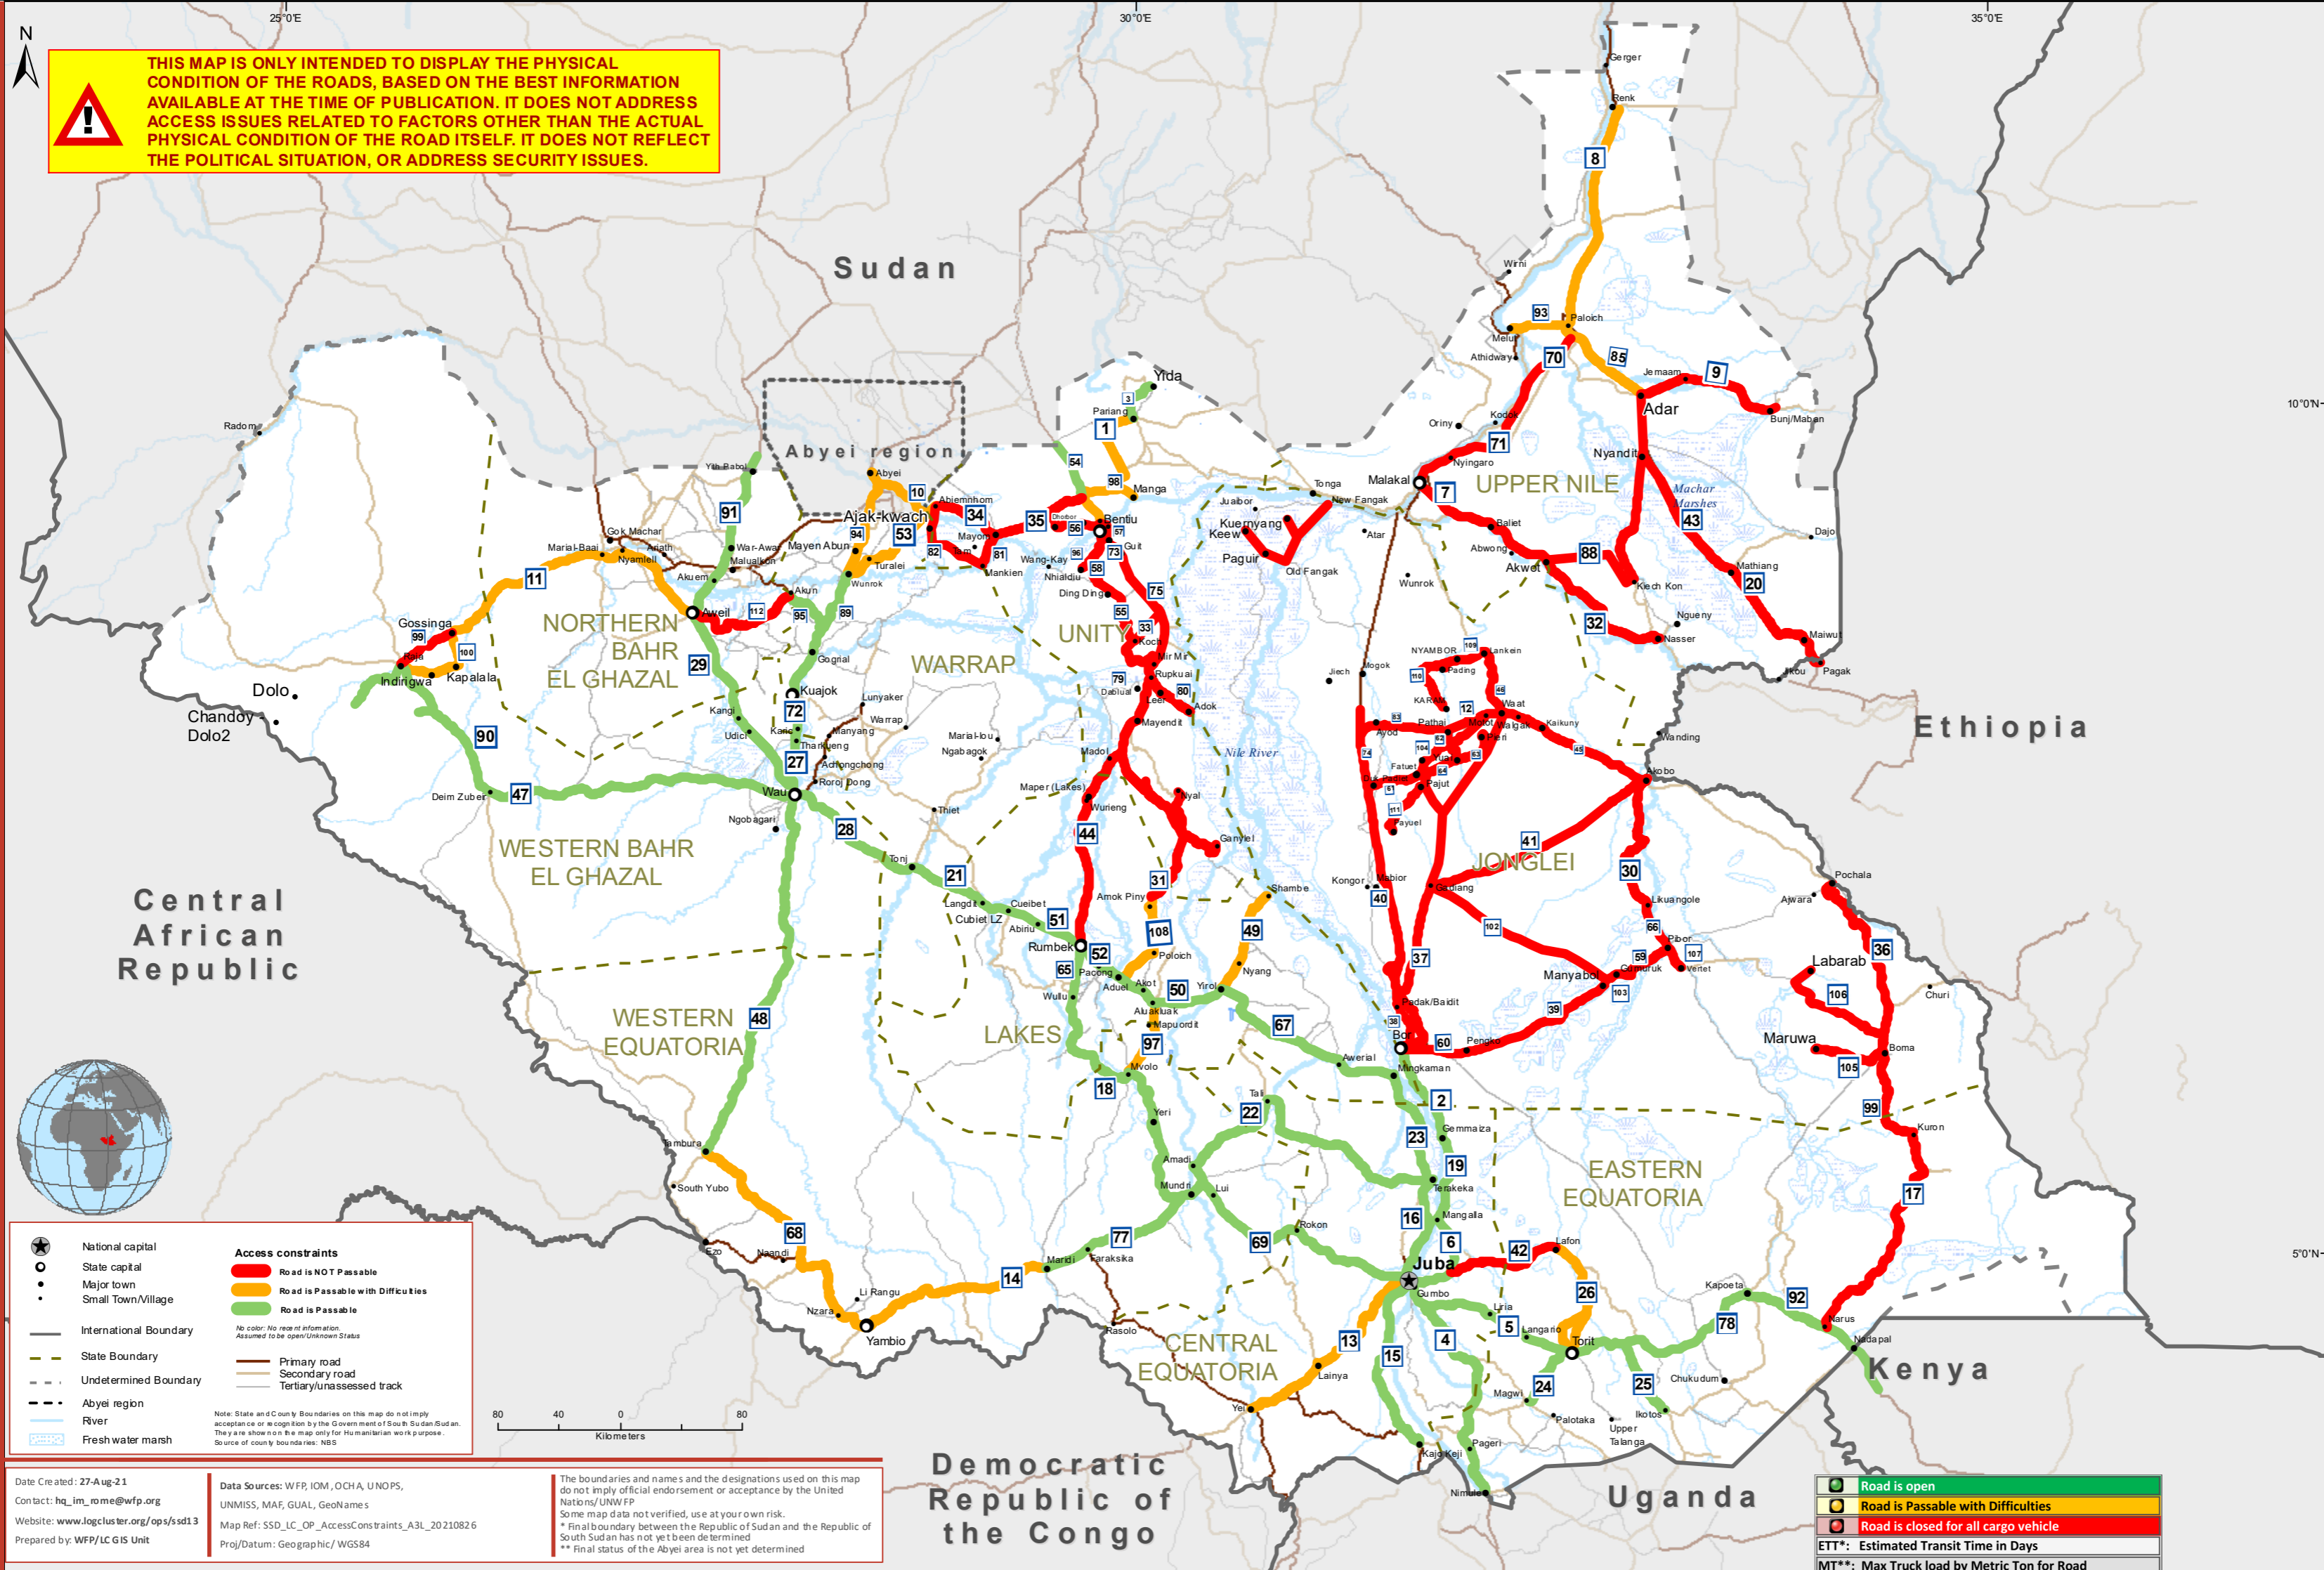

THIS MAP IS ONLY INTENDED TO DISPLAY THE PHYSICAL CONDITION OF THE ROADS, BASED ON THE BEST INFORMATION AVAILABLE AT THE TIME OF PUBLICATION. IT DOES NOT ADDRESS ACCESS ISSUES RELATED TO FACTORS OTHER THAN THE ACTUAL PHYSICAL CONDITION OF THE ROAD ITSELF. IT DOES NOT REFLECT THE POLITICAL SITUATION, OR ADDRESS SECURITY ISSUES.

Access constraints

- Road is NOT Passable
- Road is Passable with Difficulties
- Road is Passable

No color: No road information. Assumed to be open/Unknown Status

Legend:

- National capital
- State capital
- Major town
- Small Town/Village
- International Boundary
- - - State Boundary
- - - Undetermined Boundary
- - - Abyei region
- River
- Freshwater marsh
- Primary road
- Secondary road
- Tertiary/Unassessed track

Note: State and County boundaries on this map do not imply acceptance or recognition by the Government of South Sudan. The year shown on the map only for Humanitarian work purpose. Source of county boundaries: NBS

The boundaries and names and the designations used on this map do not imply official endorsement or acceptance by the United Nations/WFP
 Some map data not verified, use at your own risk.
 * Final boundary between the Republic of Sudan and the Republic of South Sudan has not yet been determined.
 ** Final status of the Abyei area is not yet determined