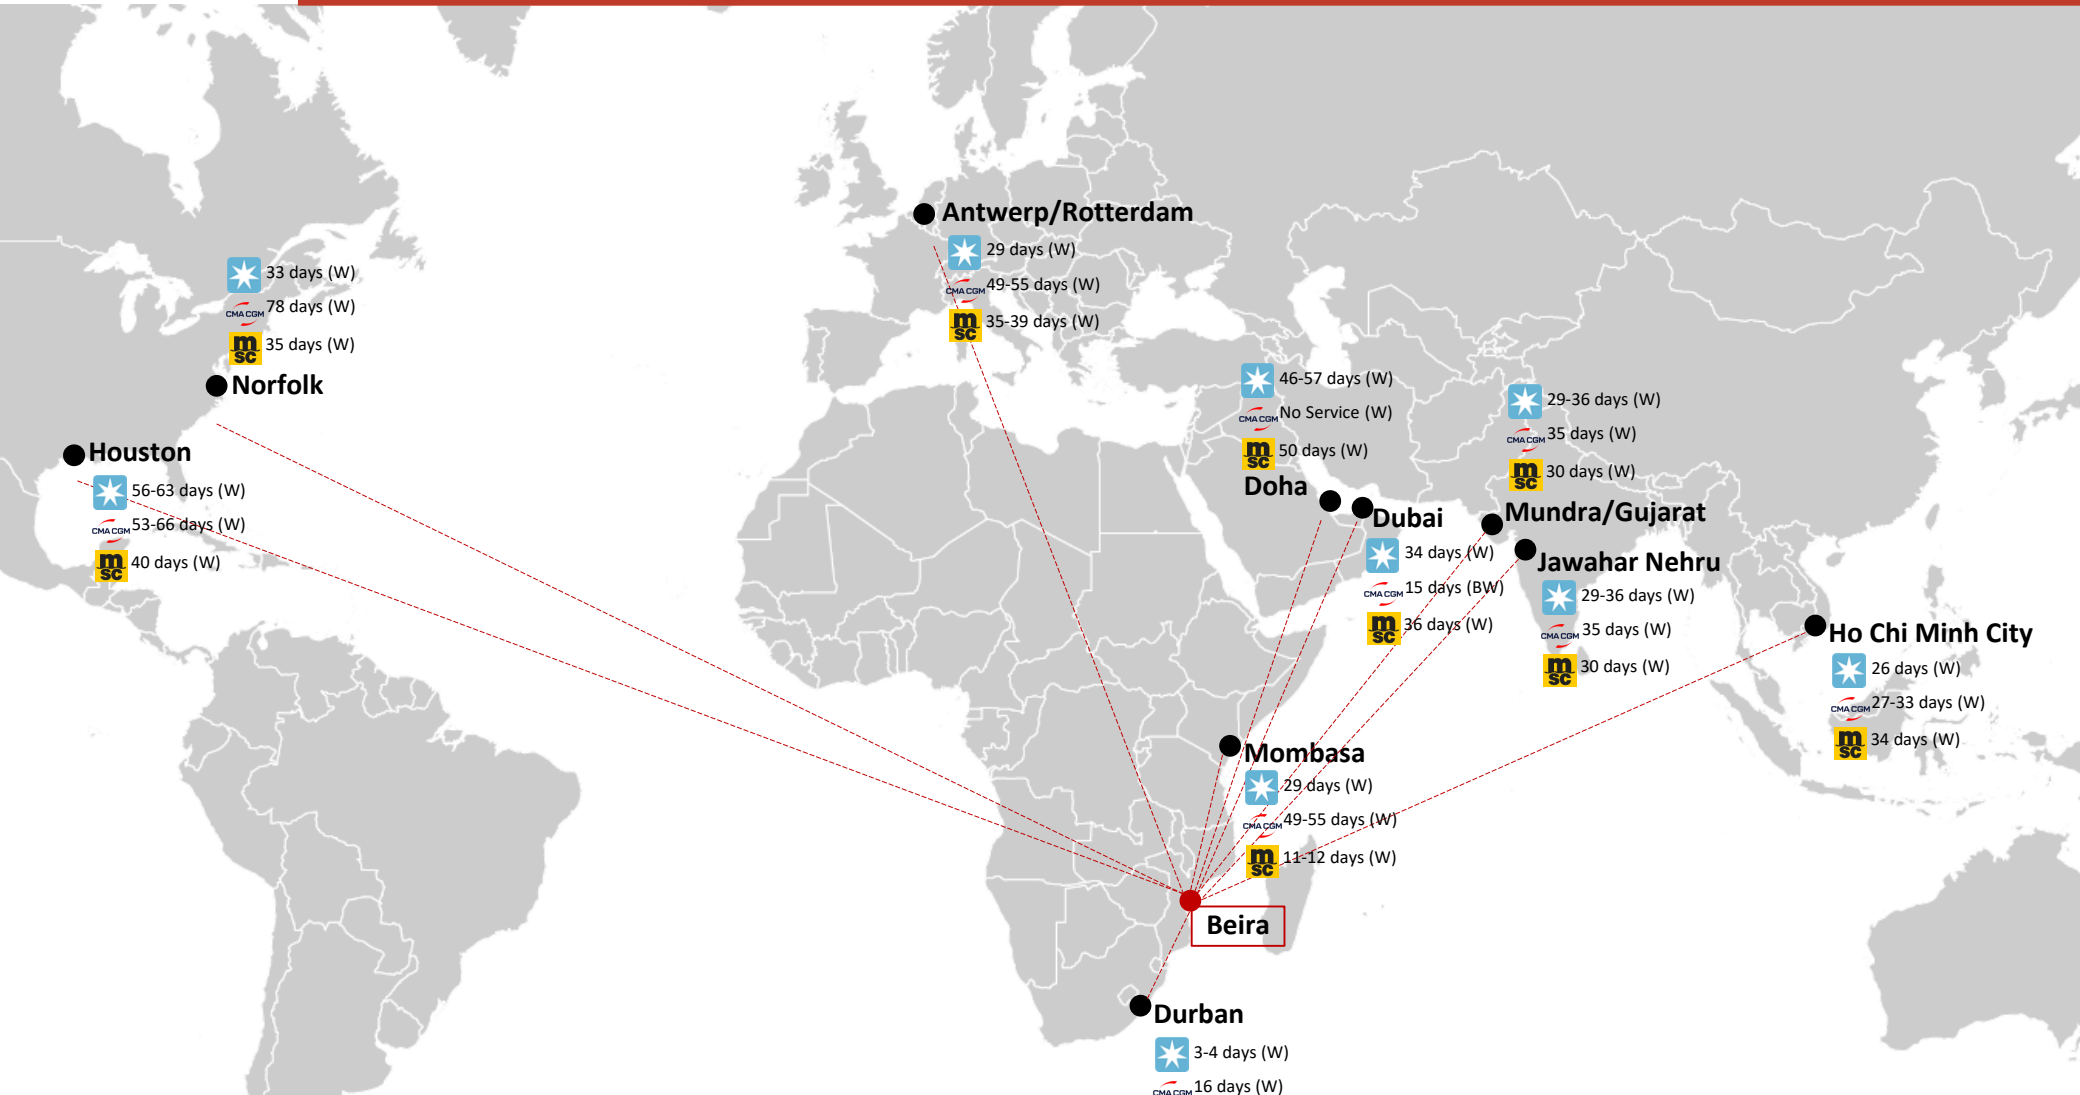

Major Carrier Service Transit Times to Beira, Mozambique

Key (W) Weekly (BW) Weekly