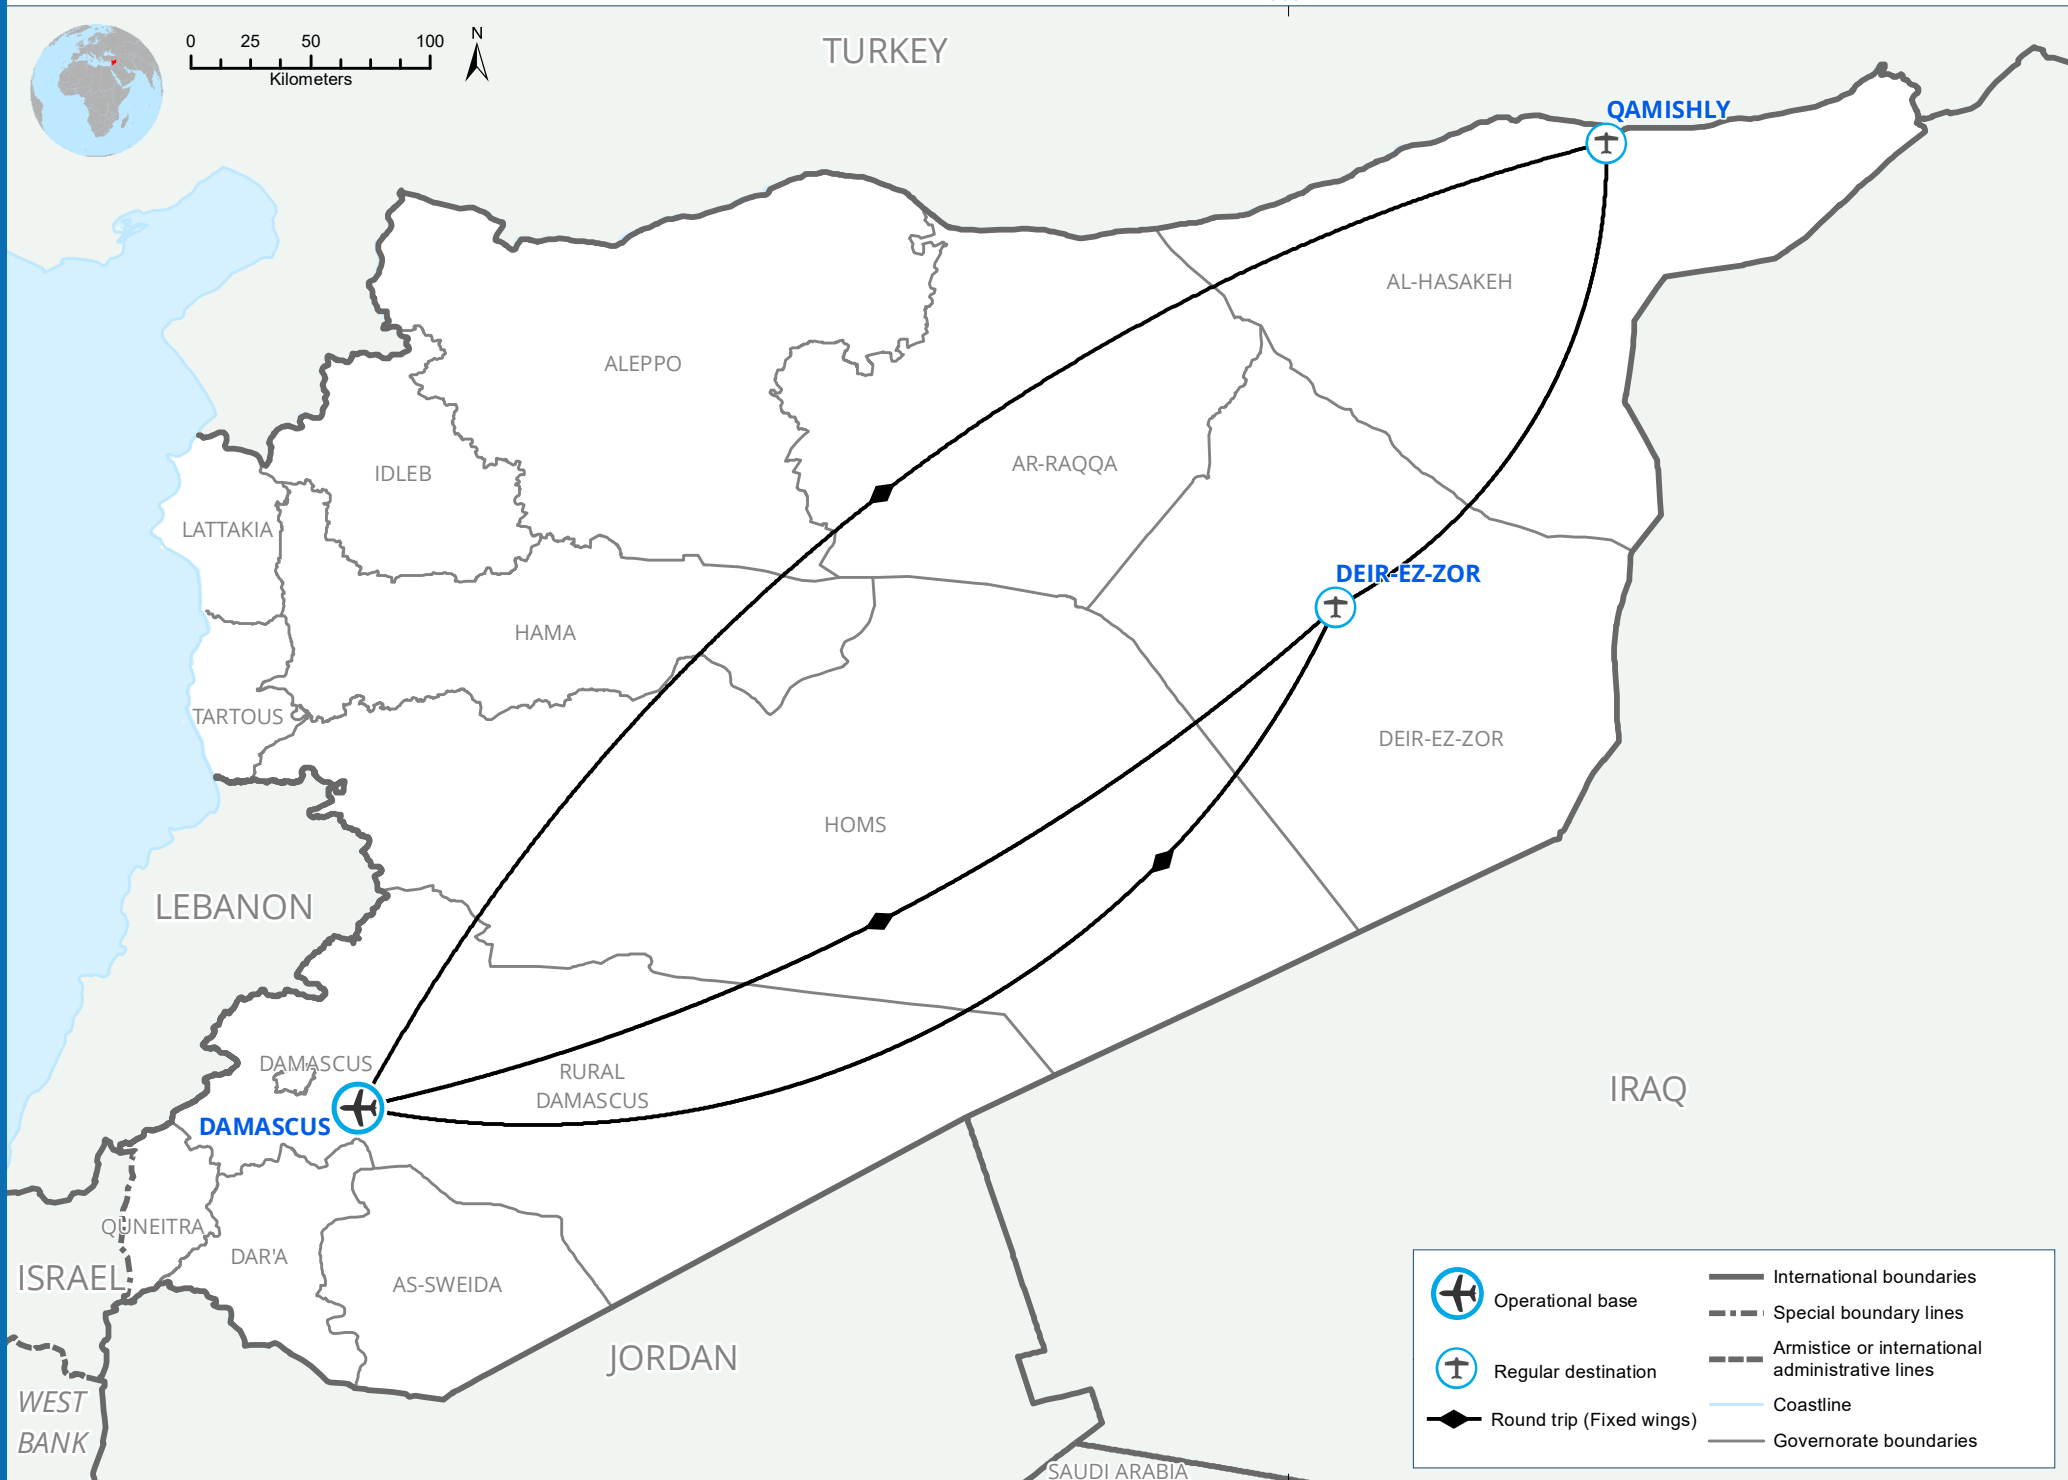

40°0'0"E

	Operational base		International boundaries
	Regular destination		Special boundary lines
	Round trip (Fixed wings)		Armistice or international administrative lines
			Coastline
			Governorate boundaries