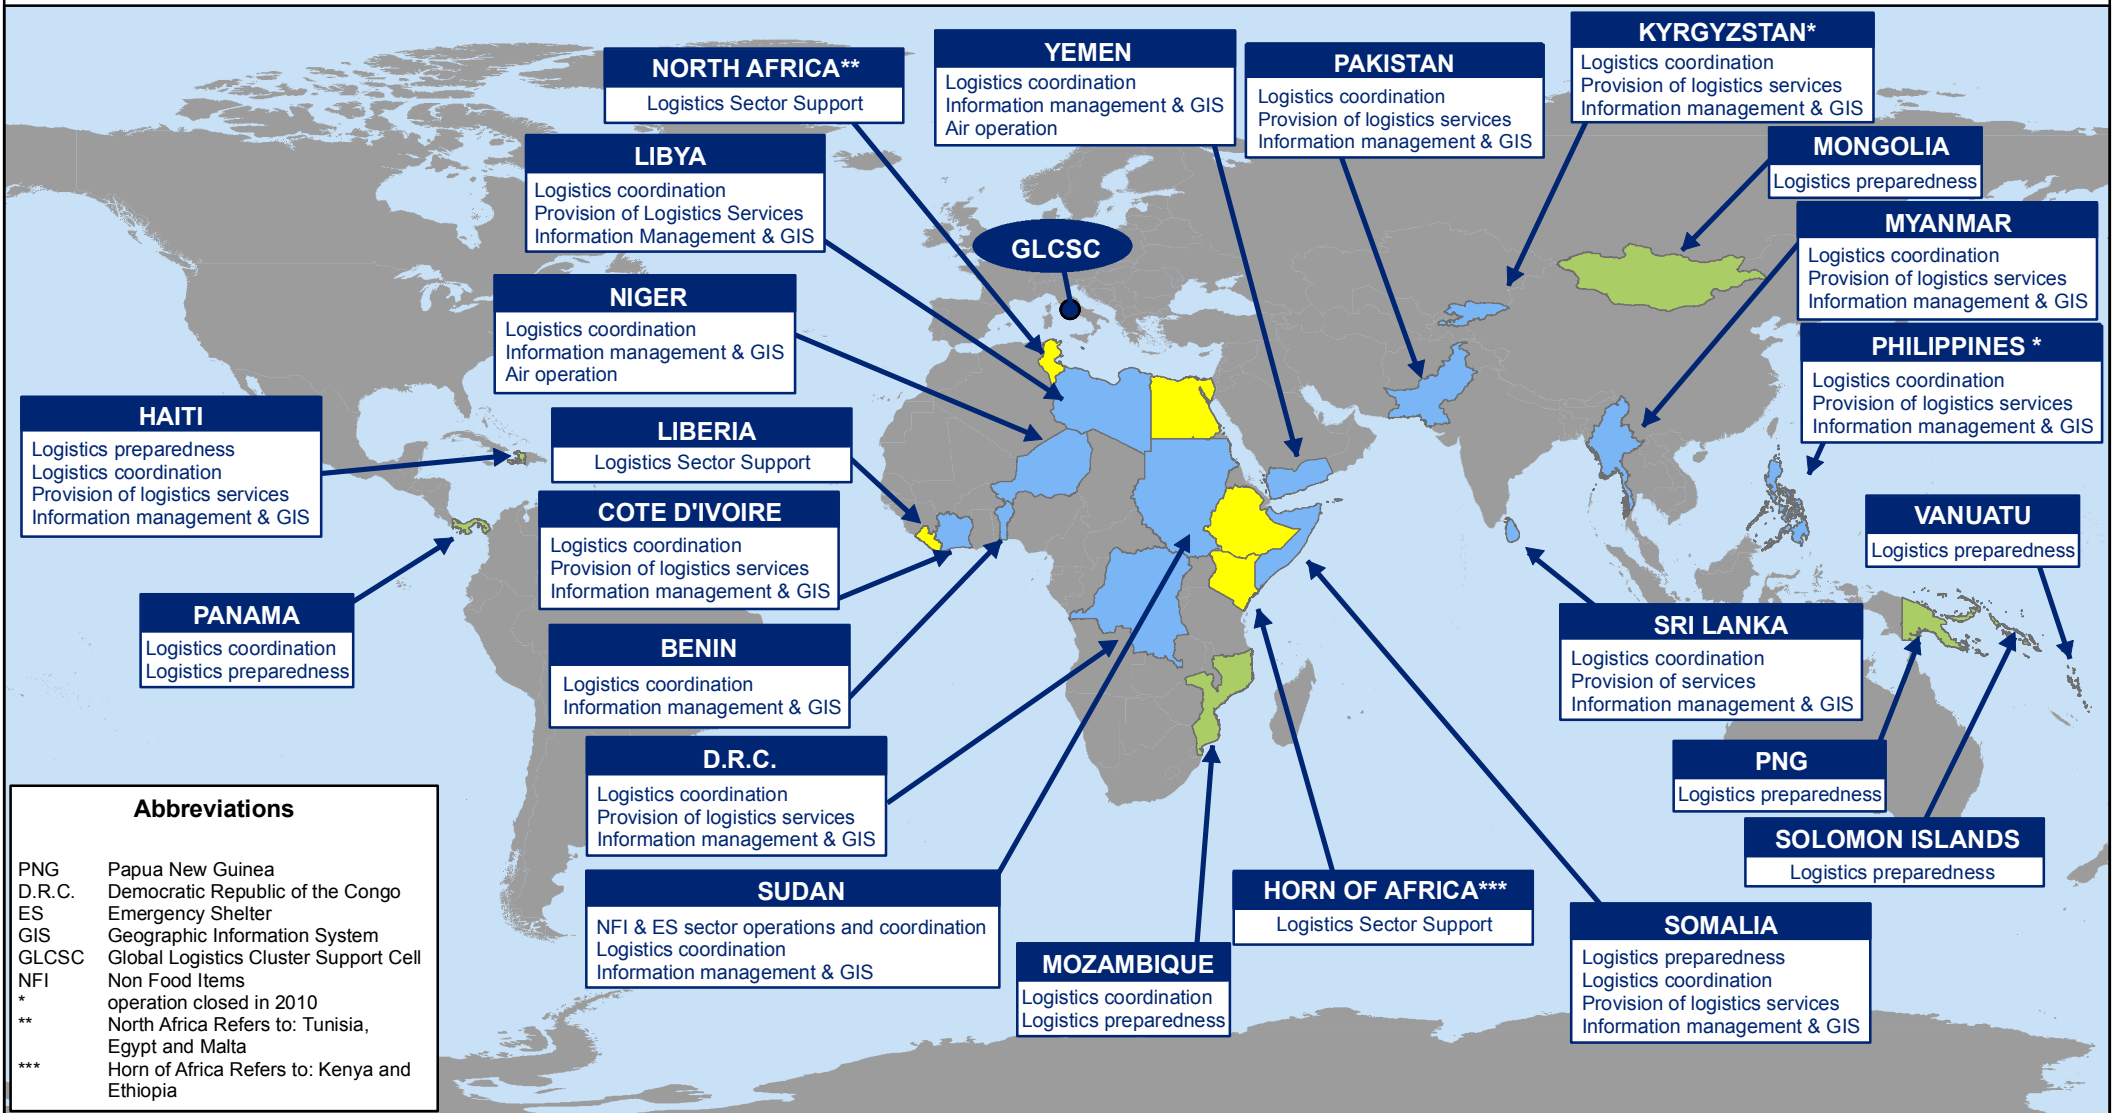

Logistics Cluster Operations 2011

Abbreviations

PNG	Papua New Guinea
D.R.C.	Democratic Republic of the Congo
ES	Emergency Shelter
GIS	Geographic Information System
GLCSC	Global Logistics Cluster Support Cell
NFI	Non Food Items
*	operation closed in 2010
**	North Africa Refers to: Tunisia, Egypt and Malta
***	Horn of Africa Refers to: Kenya and Ethiopia

- WFP Headquarters, Rome, Italy
- Country with Logistics Sector Support
- Country with Logistics Preparedness
- Country with Logistics Cluster Operation
- Continent
- Ocean

Global Logistics Cluster Support Cell www.logcluster.org

Nominal Scale 1:130,000,000 at A4
 Date Created: 16-AUG-2011
 Map Num: LogCluster-WRL-003-A4
 Coord. System/Datum: Geographic/WGS84
 The boundaries and names and the designations used on this map do not imply official endorsement or acceptance by the United Nations.