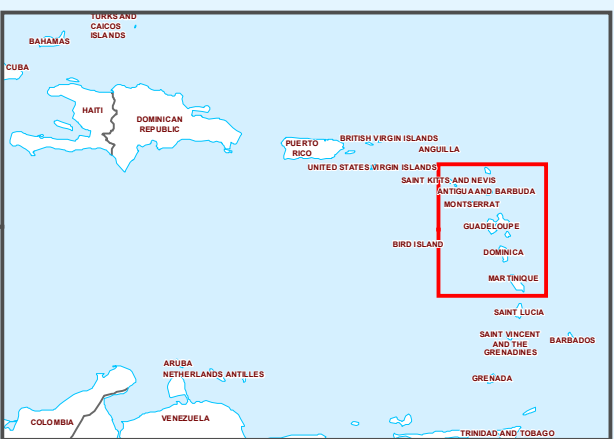

NETHERLANDS ANTILLES

Basseterre

SAINT KITTS AND NEVIS

Saint John's

All Saints

ANTIGUA AND BARBUDA

Plymouth

MONTSERRAT

Les Abymes

Pointe-a-Pitre

GUADELOUPE

Portsmouth

Marigot

DOMINICA

Roseau

Dominica Hub

MARTINIQUE

Fort-de-France

Le Lamentin

Logistics Hu b

- Coordination
- Information Management
- Storage
- Cargo Sea Transport
- Civ/Mil Coordination
- Fixed wings
- Cargo Land Transport

- Primary road
- Secondary Road
- National Capital
- Intermediate Town
- International Boundary