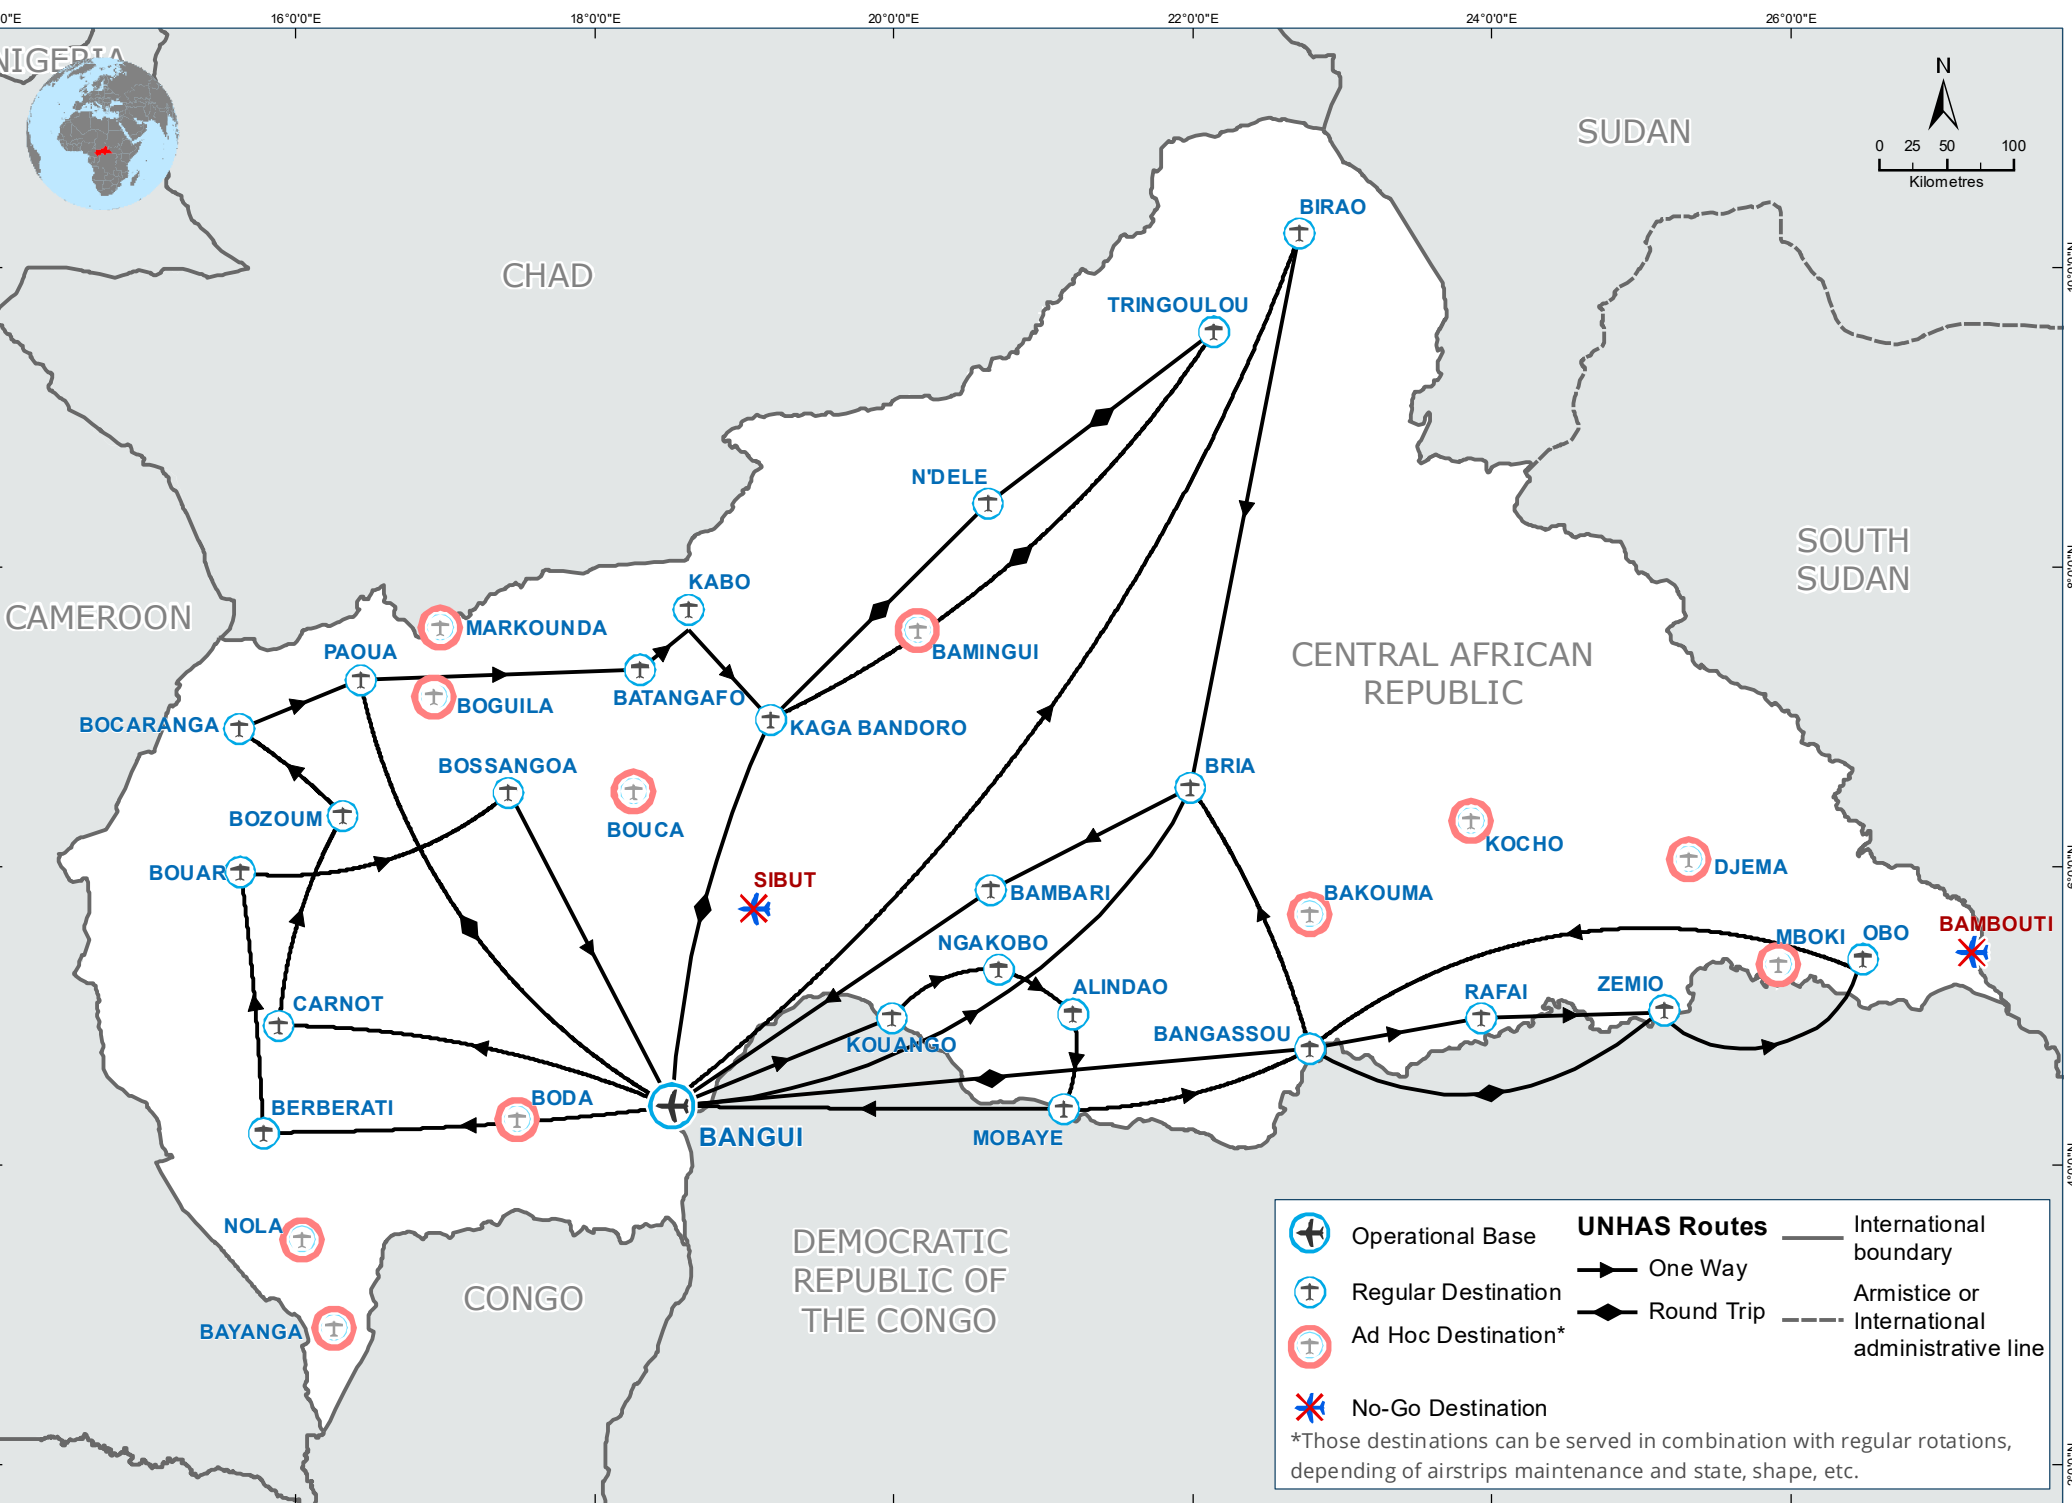

Central African Republic

UNHAS Routes as of March 2019

SAVING LIVES
CHANGING LIVES

	Operational Base	UNHAS Routes		International boundary
	Regular Destination			Armistice or International administrative line
	Ad Hoc Destination*			
	No-Go Destination			

*Those destinations can be served in combination with regular rotations, depending of airstrips maintenance and state, shape, etc.