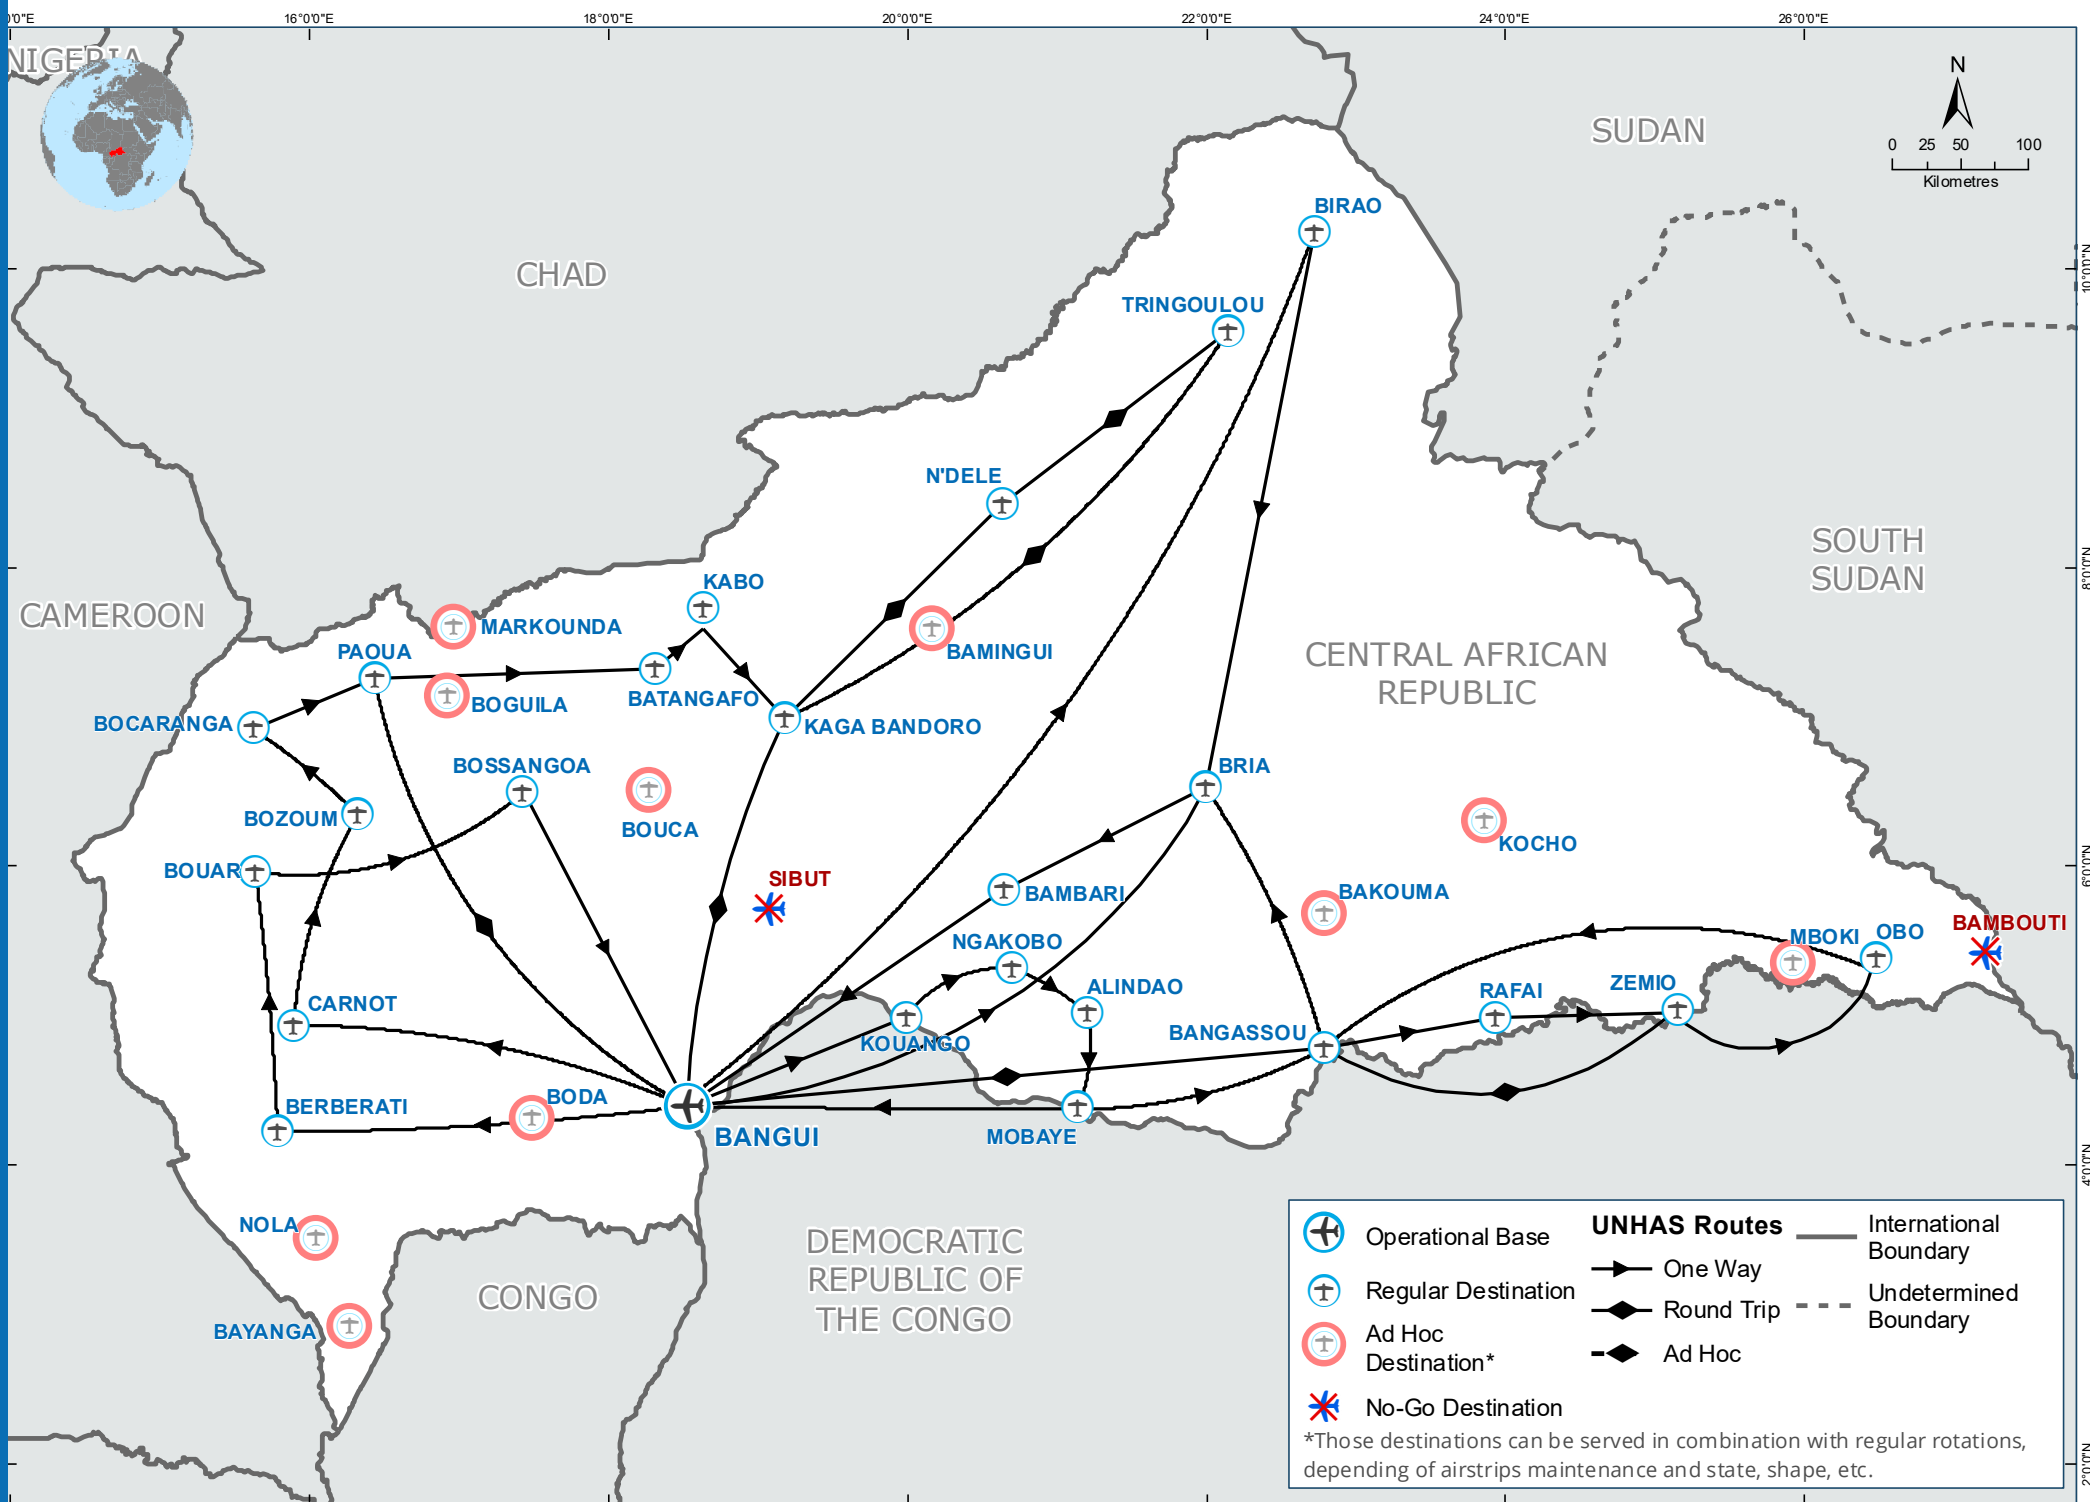

Central African Republic

UNHAS Routes as of September 2018

SAVING LIVES
CHANGING LIVES

World Food Programme

	Operational Base	UNHAS Routes		International Boundary
	Regular Destination			Undetermined Boundary
	Ad Hoc Destination*			Ad Hoc
	No-Go Destination			

*Those destinations can be served in combination with regular rotations, depending of airstrips maintenance and state, shape, etc.