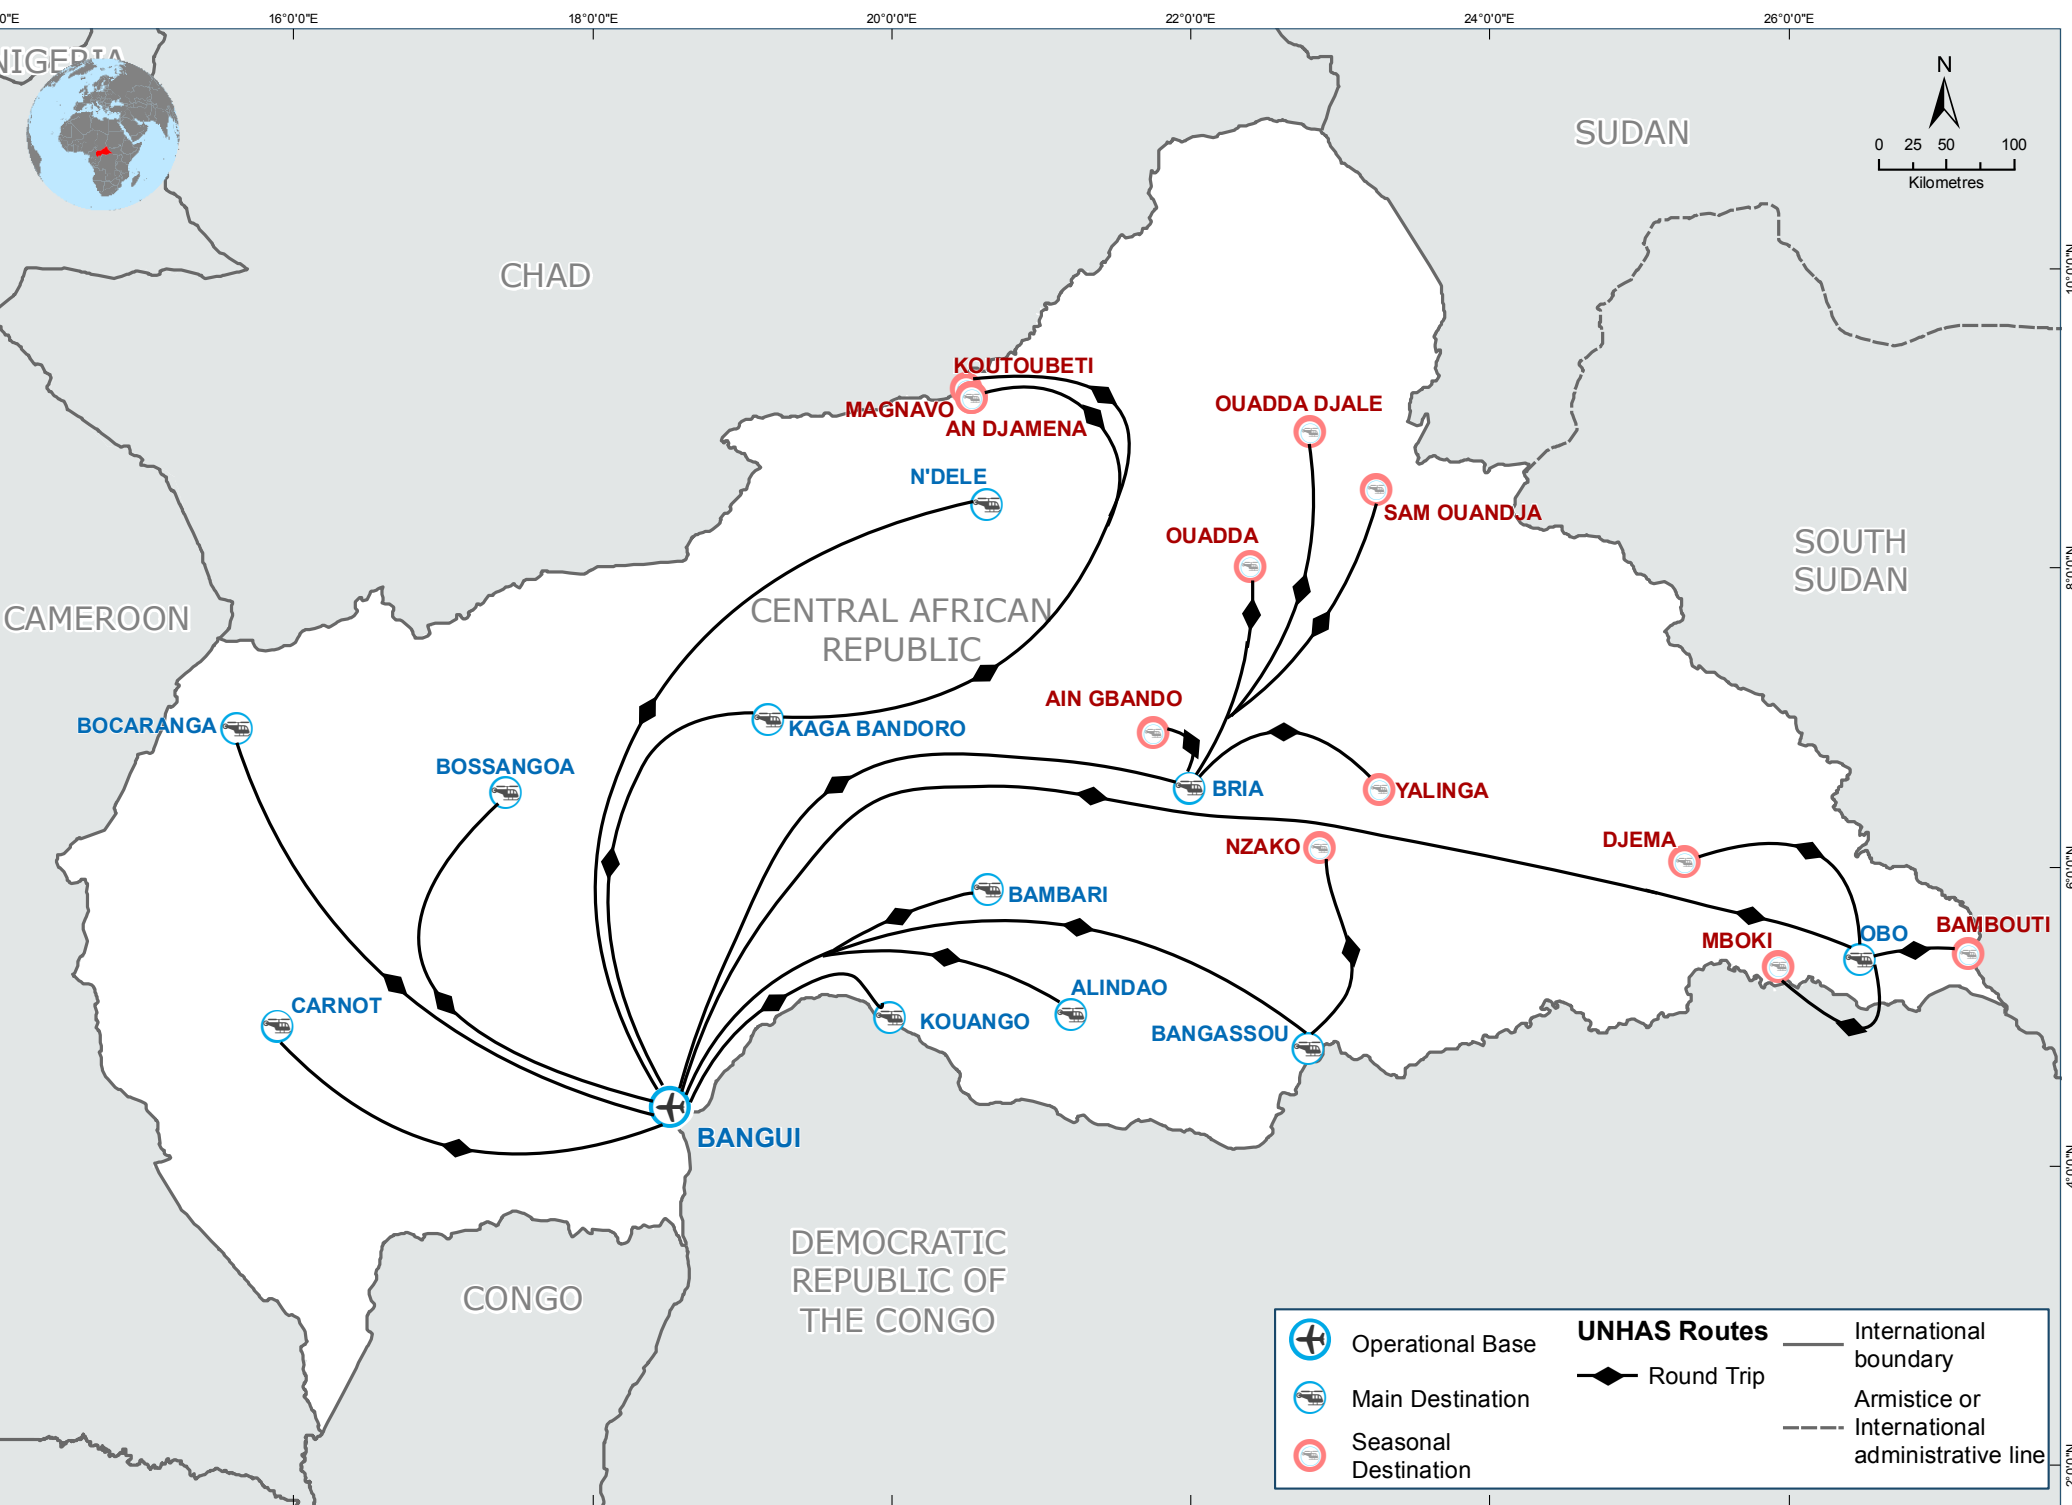

Central African Republic

Regular and seasonal helicopter routes, October 2020

SAVING LIVES
CHANGING LIVES

	Operational Base	UNHAS Routes		International boundary
	Main Destination			Armistice or administrative line
	Seasonal Destination			

Contact: hq.gis@wfp.org
Website: www.wfp.org - Prepared by: HQ, Emergency GIS Unit
Map Reference: CAF_UNHAS_Heli_Routes_A4L_20201030

Data sources: UNHAS Airports/Routes: WFP - Boundaries: UNMap - Populated places: GeoNames

© World Food Programme 2020