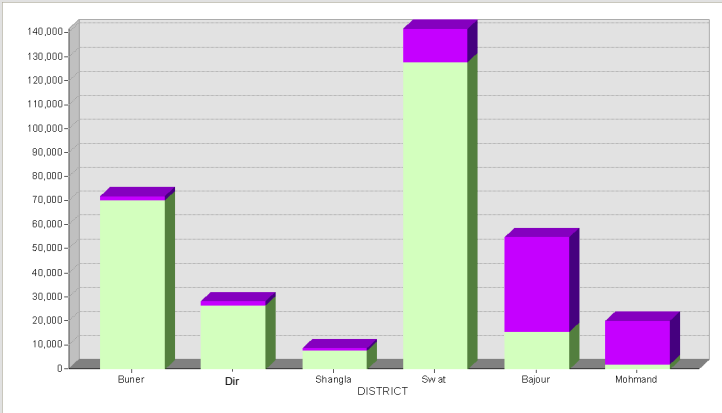

# RETURN OF INTERNALLY DISPLACED FAMILIES AS OF 22 AUGUST, 2009

**Legend**

**Caseload**

- 20,000 (represented by a pie chart)
- Repatriated (light green)
- Remaining (purple)
- IDP Camp (blue triangle)
- Humanitarian Hub (orange circle)
- River (light blue)
- Host District (light green)
- District of Return (purple)
- District Boundary (dashed line)
- Province Boundary (solid line)