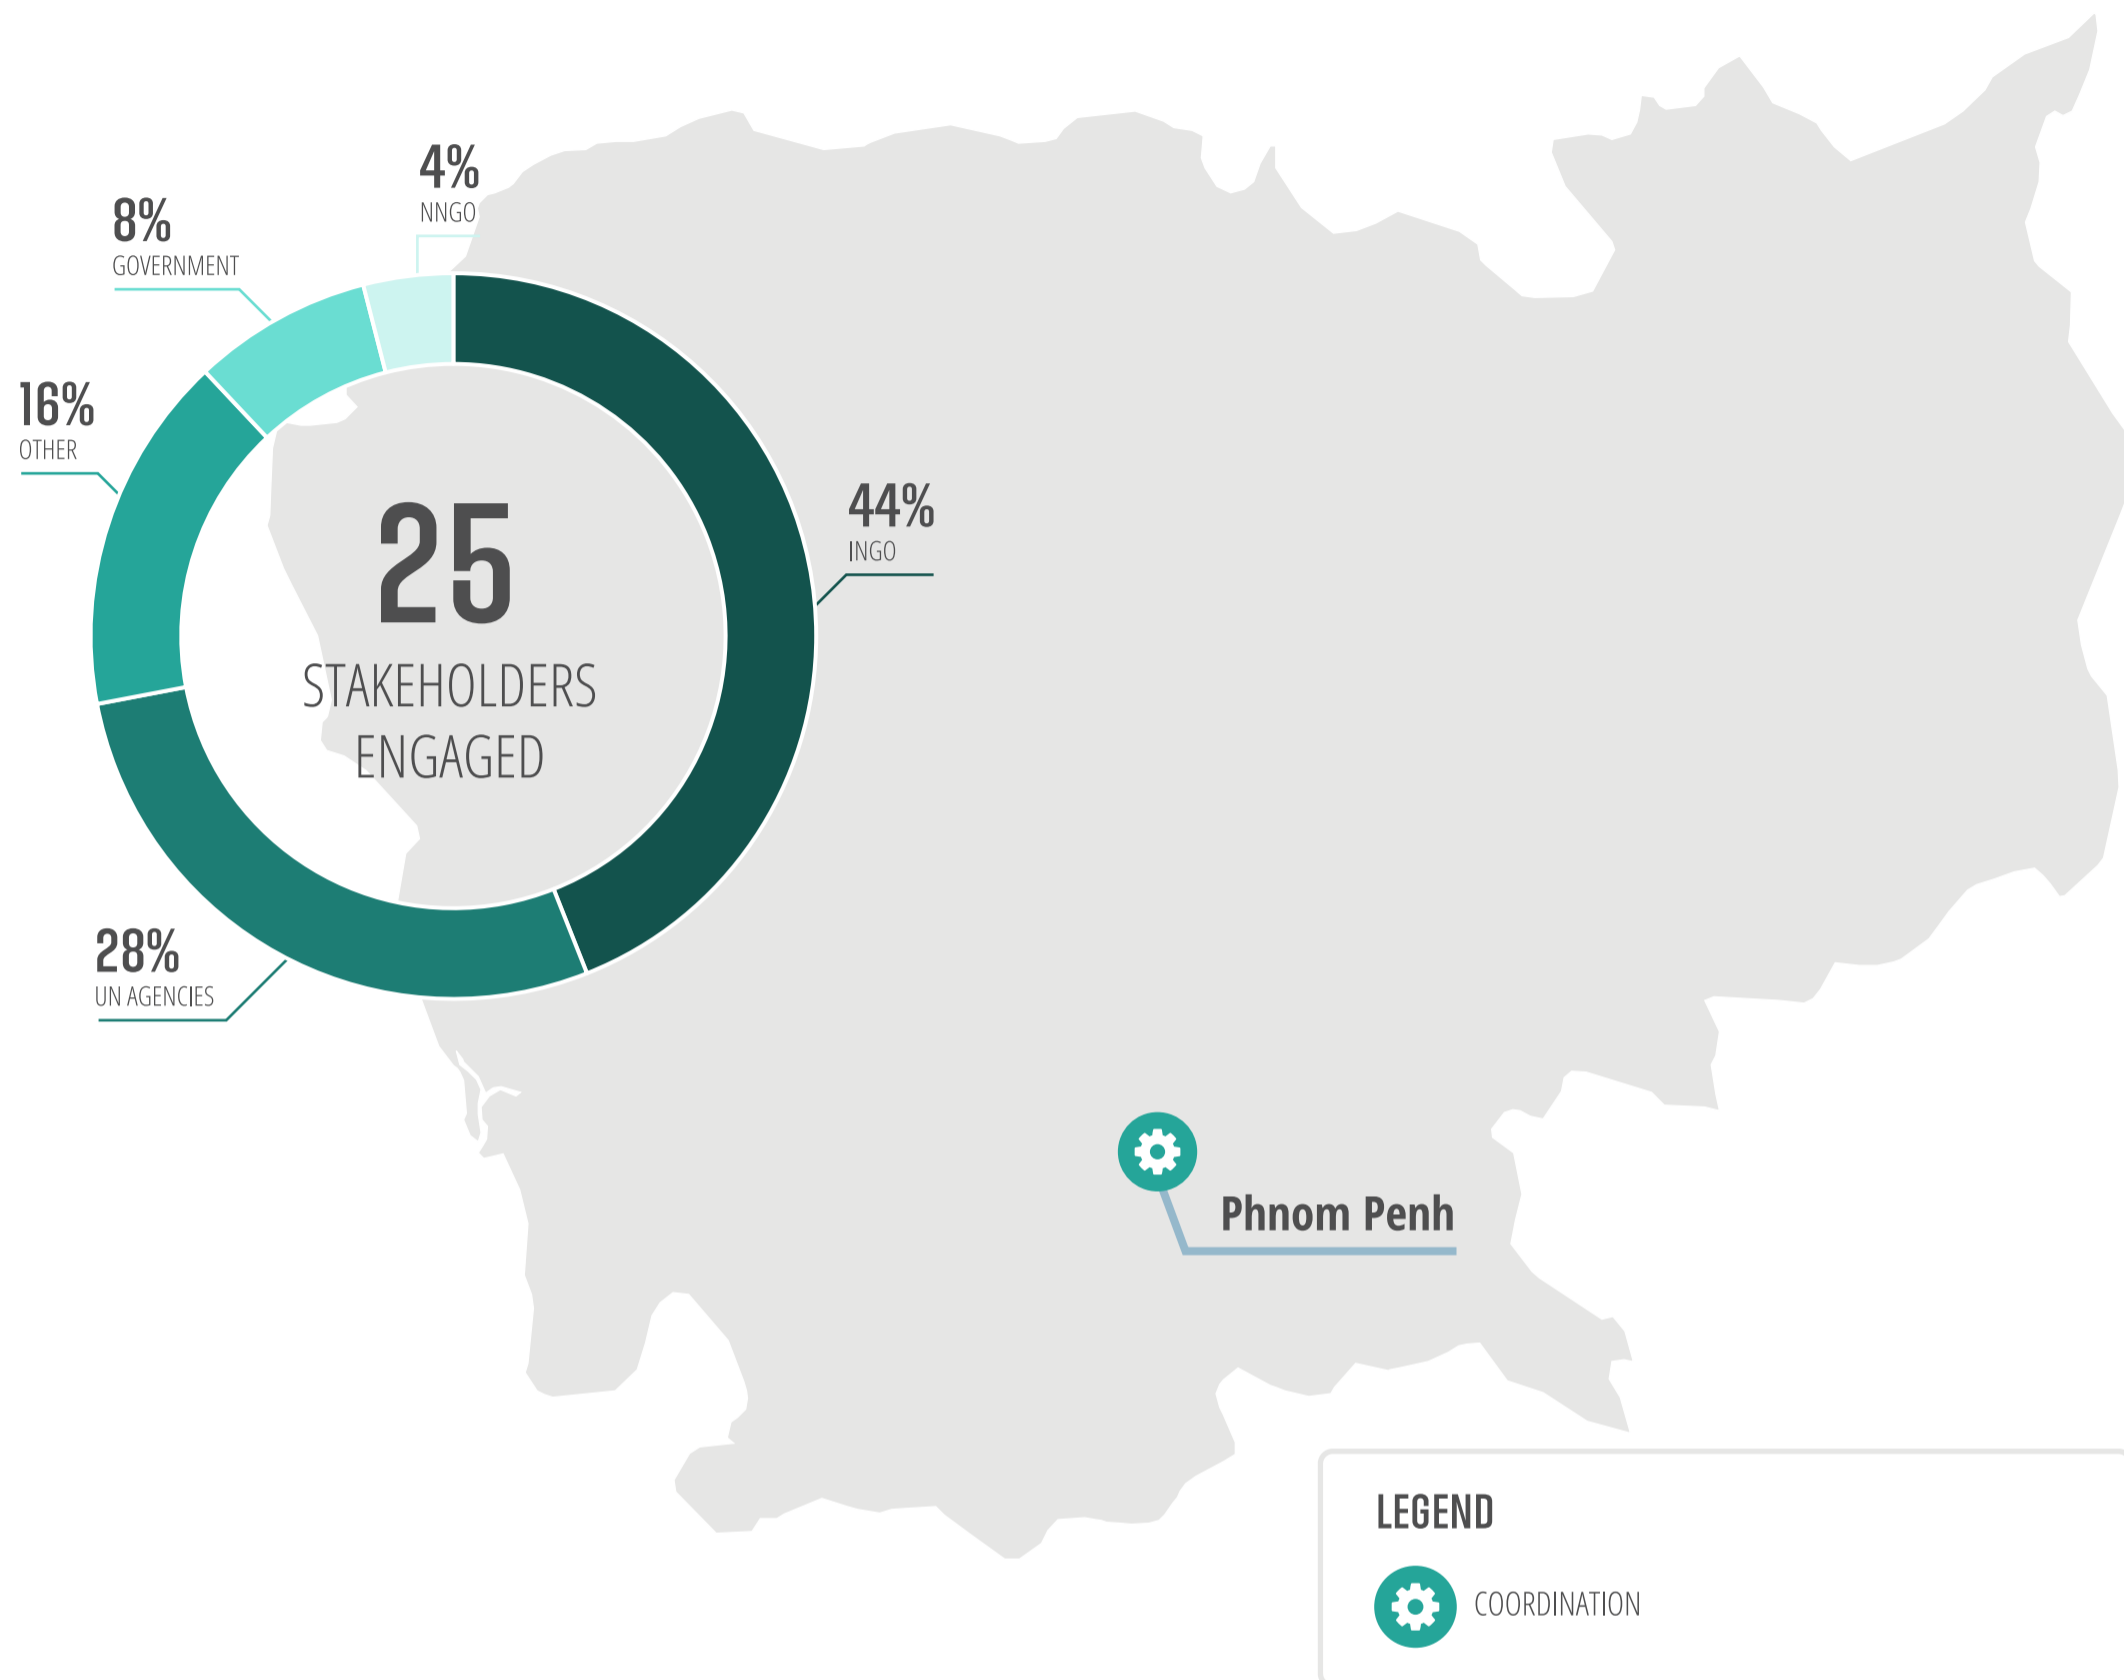

CAMBODIA 2020 PREPAREDNESS

&

PROJECT HIGHLIGHTS

QUESTIONNAIRE DEVELOPED TO FACILITATE NATIONAL HUMANITARIAN LOGISTICS STAKEHOLDERS AND RESOURCE MAPPING

POTENTIAL FORMATION OF A HUMANITARIAN LOGISTICS PREPAREDNESS WORKING GROUP DISCUSSED WITH NATIONAL STAKEHOLDERS

[LOGCLUSTER.ORG/PREPAREDNESS/CAMBODIA](https://logcluster.org/preparedness/cambodia)

The Logistics Cluster is led by

Information represented in this document is based on the most accurate data currently available from the Field Logistics Cluster staff supporting the emergency response operation. It may be revised or updated as new, or more complete data becomes available.