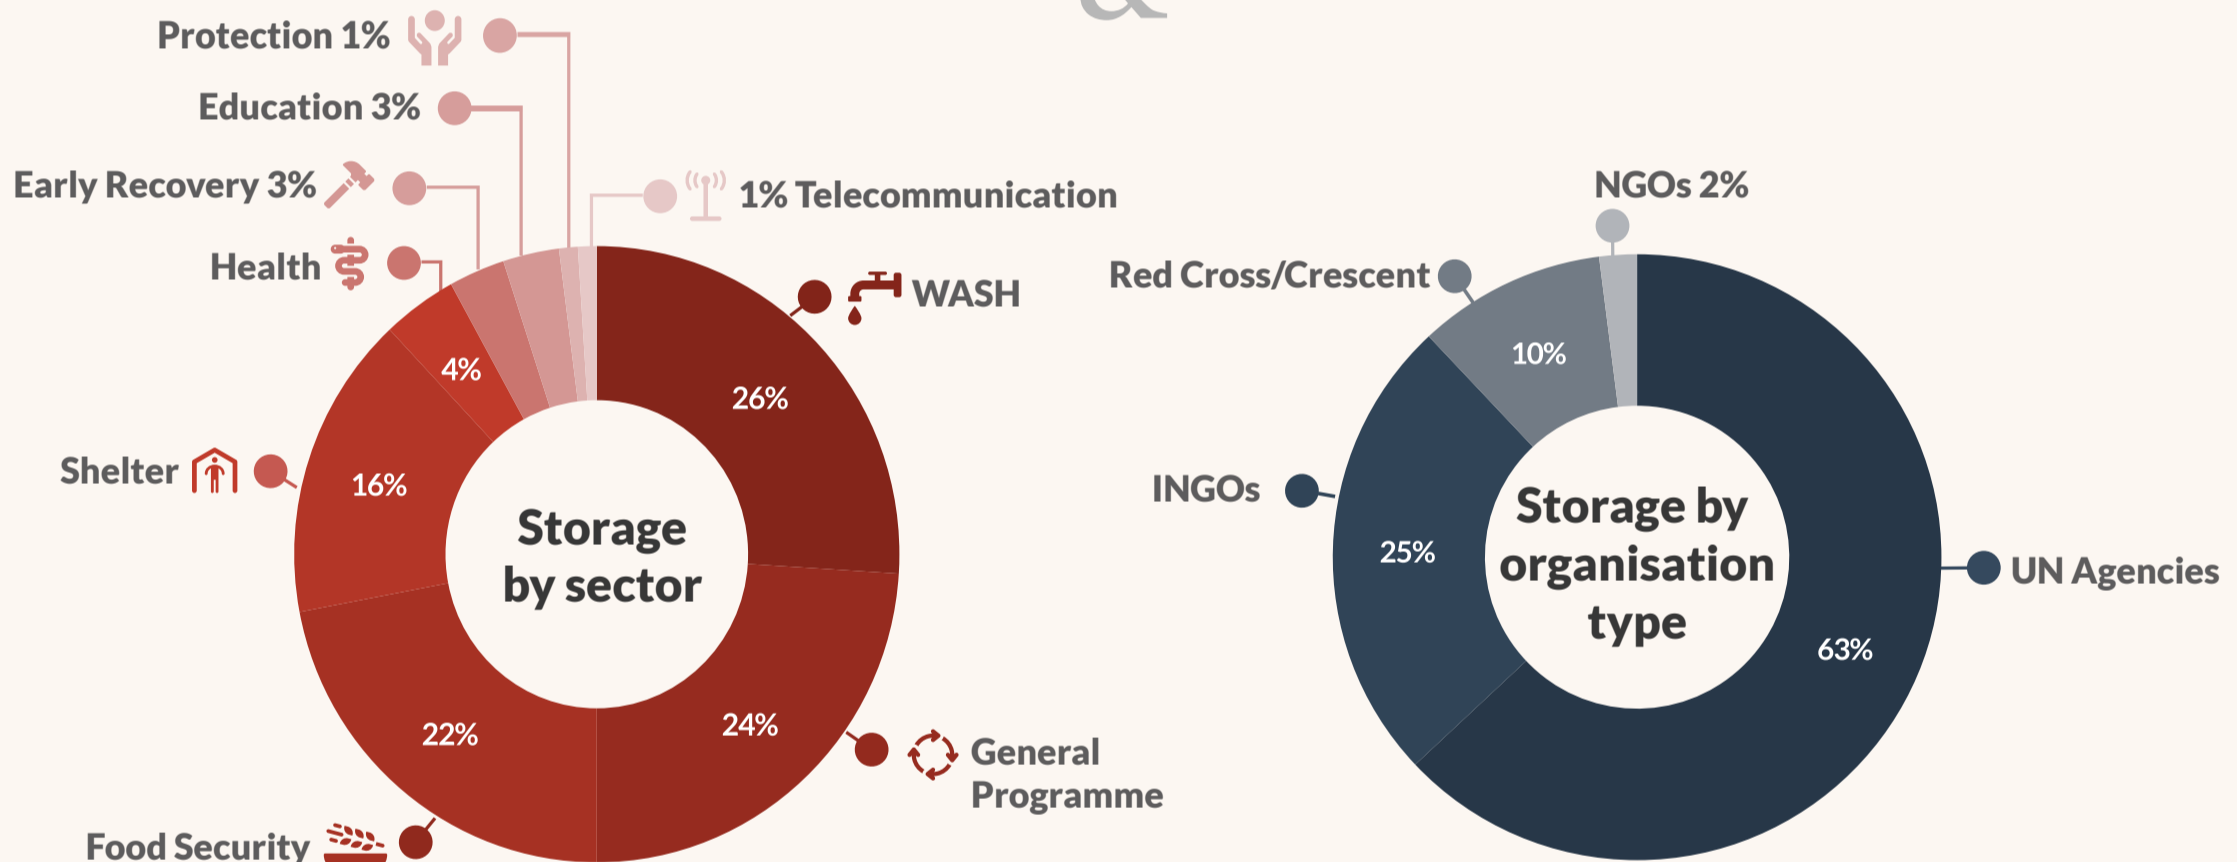

# BANGLADESH

JANUARY 2020

**3**  
Logistics Hubs

**15**  
MSUs available for common storage

**17**  
Organisations supported with storage

**50**  
Consignments fulfilled

**100%**  
Storage requests fulfilled

- Coordination
- Information Management
- Storage Hub
- MSU

&

&

## ORGANISATIONS SUPPORTED WITH STORAGE

CONCERN WORLDWIDE DANCHURCHAI HANDICAP INTERNATIONAL HOPE FOUNDATION INTERCHURCH ORGANISATION FOR DEVELOPMENT CO-OPERATION IFRC IOM INTERNATIONAL RESCUE COMMITTEE NGO FORUM FOR PUBLIC HEALTH OXFAM UK PLAN INTERNATIONAL RESEARCH, TRAINING AND MANAGEMENT INTERNATIONAL SAVE THE CHILDREN INTERNATIONAL SOLIDARITES INTERNATIONAL UNFPA UNICEF WORLD CONCERN WFP

&

[LOGCLUSTER.ORG/SECTOR/BANGLI7](http://LOGCLUSTER.ORG/SECTOR/BANGLI7)

The Logistics Sector is led by World Food Programme

Information represented in this document is based on the most accurate data currently available from the Field Logistics Sector staff supporting the emergency response operation. It may be revised or updated as new, or more complete data becomes available.