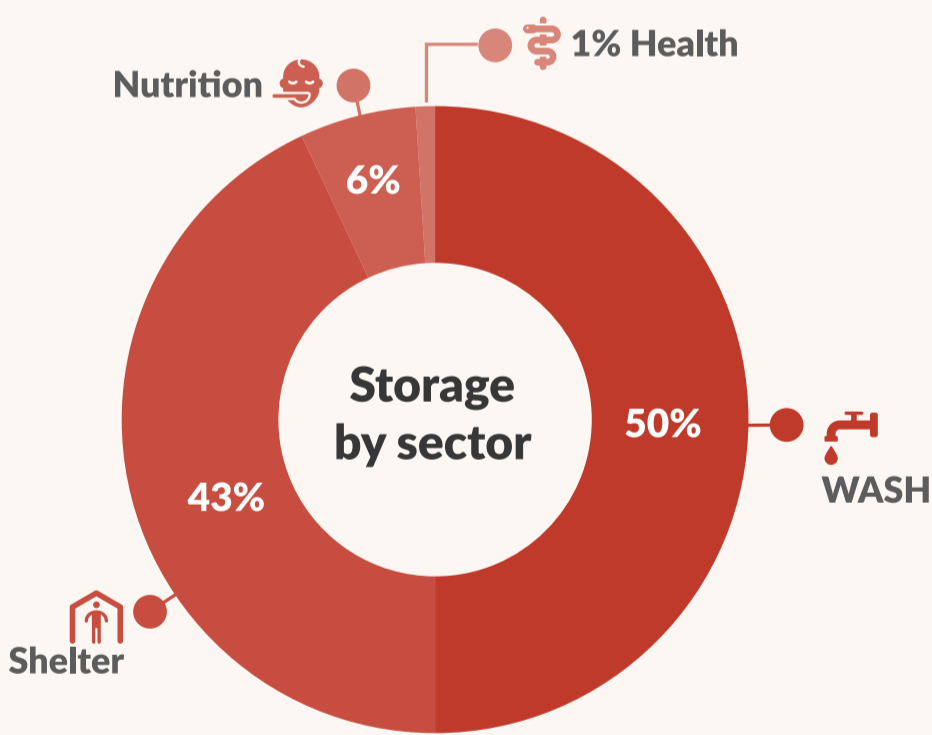

BANGLADESH

JANUARY 2019

- 2**
Logistics Hubs
- 11**
MSUs available for common storage
- 10**
Organisations supported with storage
- 29**
Consignments fulfilled
- 100%**
Storage requests fulfilled

ORGANISATIONS SUPPORTED WITH STORAGE

ADRA CWW IFRC IOM OXFAM GB PU-AMI SCI
SOLIDARITE UNICEF WHO

LOGCLUSTER.ORG/SECTOR/BANGLI7

The Logistics Sector is led by

Information represented in this document is based on the most accurate data currently available from the Field Logistics Sector staff supporting the emergency response operation. It may be revised or updated as new, or more complete data becomes available.