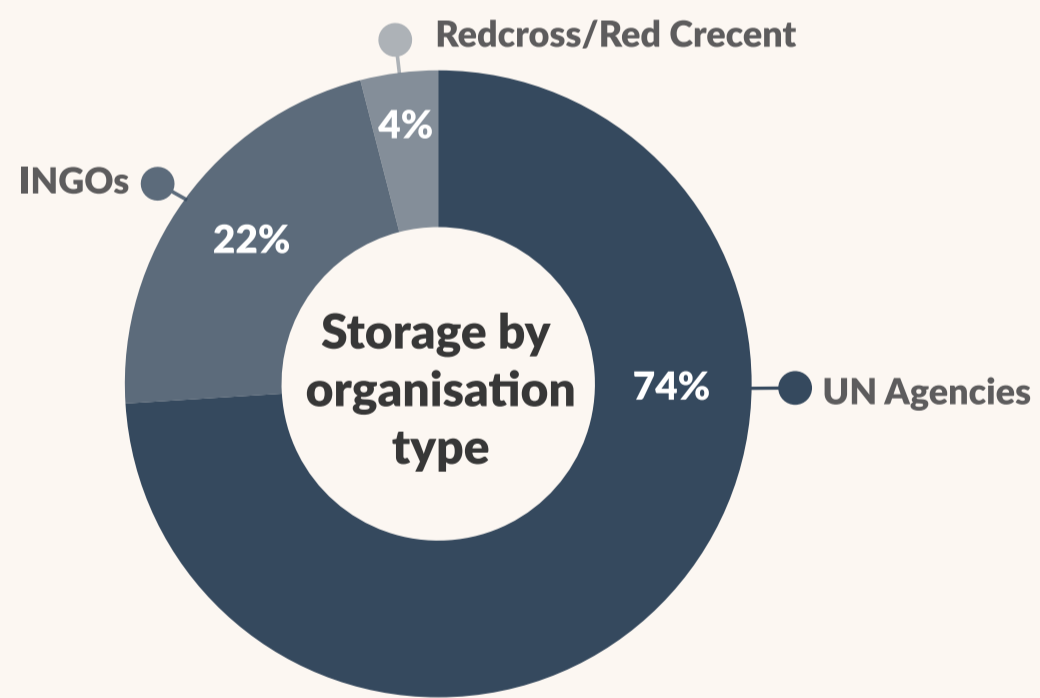

BANGLADESH

JANUARY 2019

- 2**
Logistics Hubs
- 11**
MSUs available for common storage
- 10**
Organisations supported with storage
- 29**
Consignments fulfilled
- 100%**
Storage requests fulfilled

ORGANISATIONS SUPPORTED WITH STORAGE

ADRA CWW IFRC IOM OXFAM GB PU-AMI SCI
SOLIDARITE UNICEF WHO

LOGCLUSTER.ORG/SECTOR/BANGLI7

The Logistics Sector is led by

Information represented in this document is based on the most accurate data currently available from the Field Logistics Sector staff supporting the emergency response operation. It may be revised or updated as new, or more complete data becomes available.