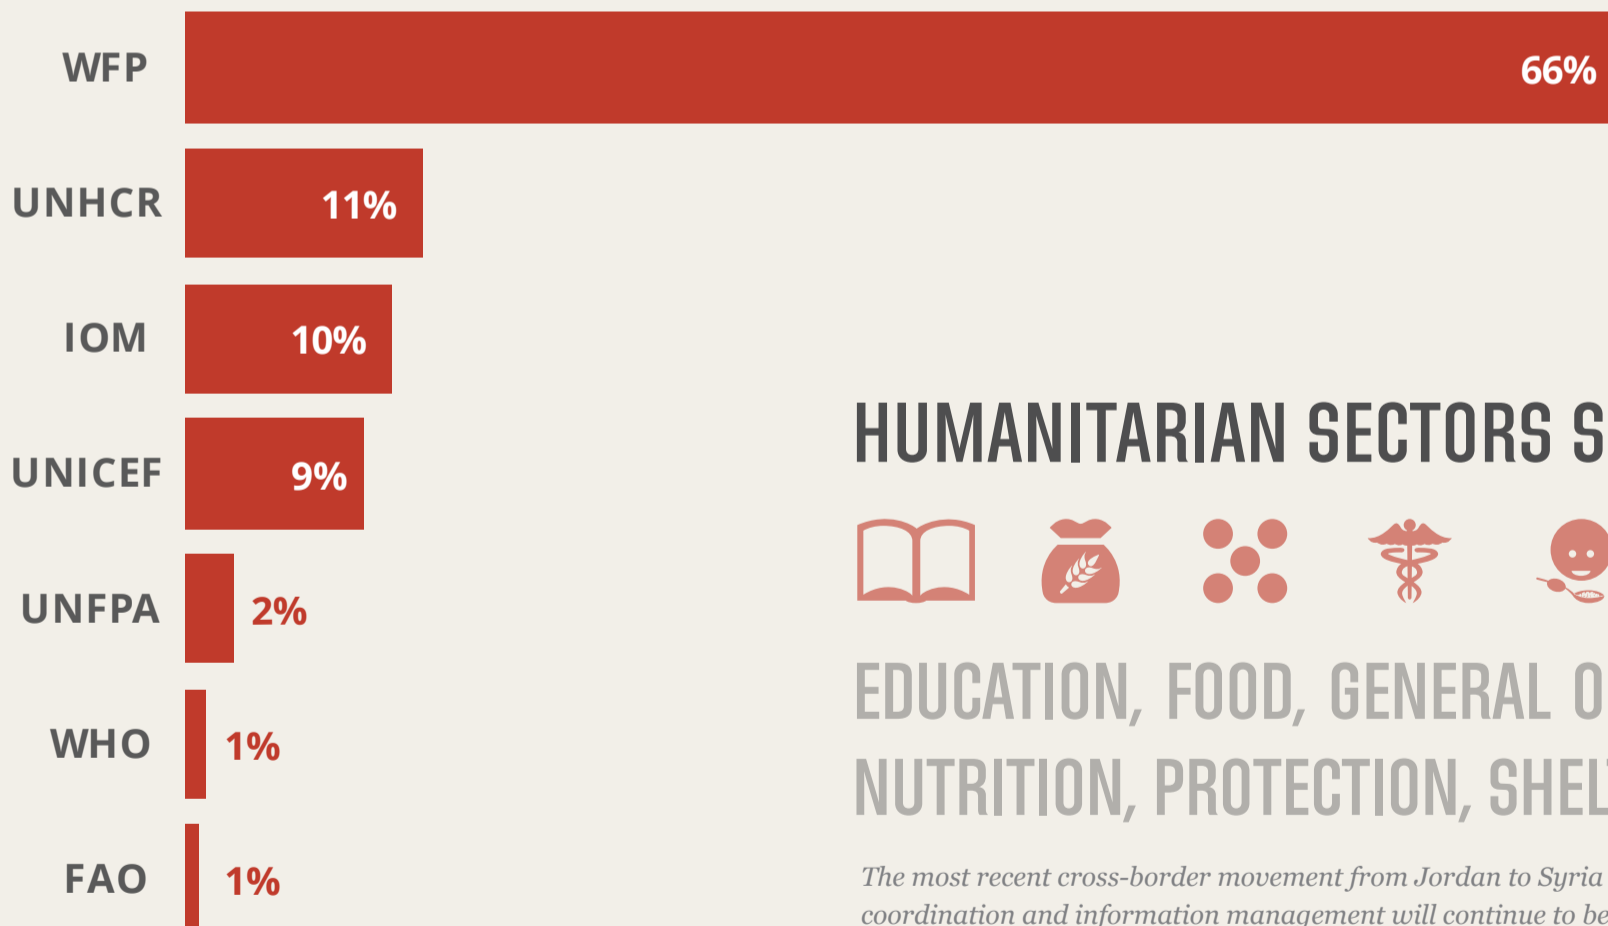

SYRIA

CROSS-BORDER OPERATIONS JORDAN TO SOUTHERN SYRIA

Under UNSCR 2165 - 2191 - 2258 - 2332 - 2393

August 2014 to August 2018

RAMTHA

AGENCIES' CARGO TRANSHIPPED AT THE BORDER [TRUCKS]

HUMANITARIAN SECTORS SUPPORTED

EDUCATION, FOOD, GENERAL OPERATIONS, HEALTH, NUTRITION, PROTECTION, SHELTER, WASH

The most recent cross-border movement from Jordan to Syria was conducted on 25 June 2018, coordination and information management will continue to be provided in Amman.